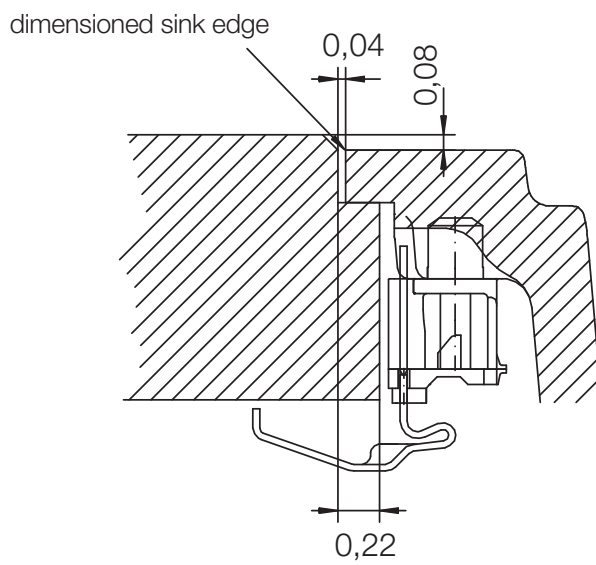

CRISTADUR® HORIZONT N-200

MEASUREMENTS IN MILLIMETRE

For installation from top

For undermount installation

CRISTADUR® HORIZONT N-200

MEASUREMENTS IN MILLIMETRE

dimensioned sink edge

edge 1:1

For flush-mount installation

CRISTADUR® HORIZONT N-200

MEASUREMENTS IN INCHES

For installation from top

For undermount installation

CRISTADUR® HORIZONT N-200

MEASUREMENTS IN INCHES

For flush-mount installation