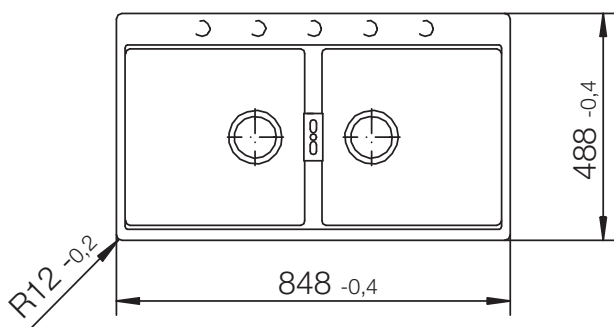

CRISTADUR® HORIZONT N-200

MEASUREMENTS IN MILLIMETRE

For installation from top

For undermount installation

CRISTADUR® HORIZONT N-200

MEASUREMENTS IN MILLIMETRE

dimensioned sink edge

edge 1:1

For flush-mount installation

CRISTADUR® HORIZONT N-200

MEASUREMENTS IN INCHES

For installation from top

For undermount installation

CRISTADUR® HORIZONT N-200

MEASUREMENTS IN INCHES

For flush-mount installation