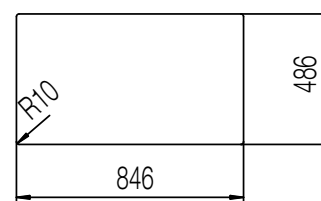

CRISTADUR® HORIZONT N-200

MEASUREMENTS IN MILLIMETRE

For installation from top

For undermount installation

CRISTADUR® HORIZONT N-200

MEASUREMENTS IN MILLIMETRE

dimensioned sink edge

edge 1:1

For flush-mount installation

CRISTADUR® HORIZONT N-200

MEASUREMENTS IN INCHES

For installation from top

For undermount installation

CRISTADUR® HORIZONT N-200

MEASUREMENTS IN INCHES

For flush-mount installation