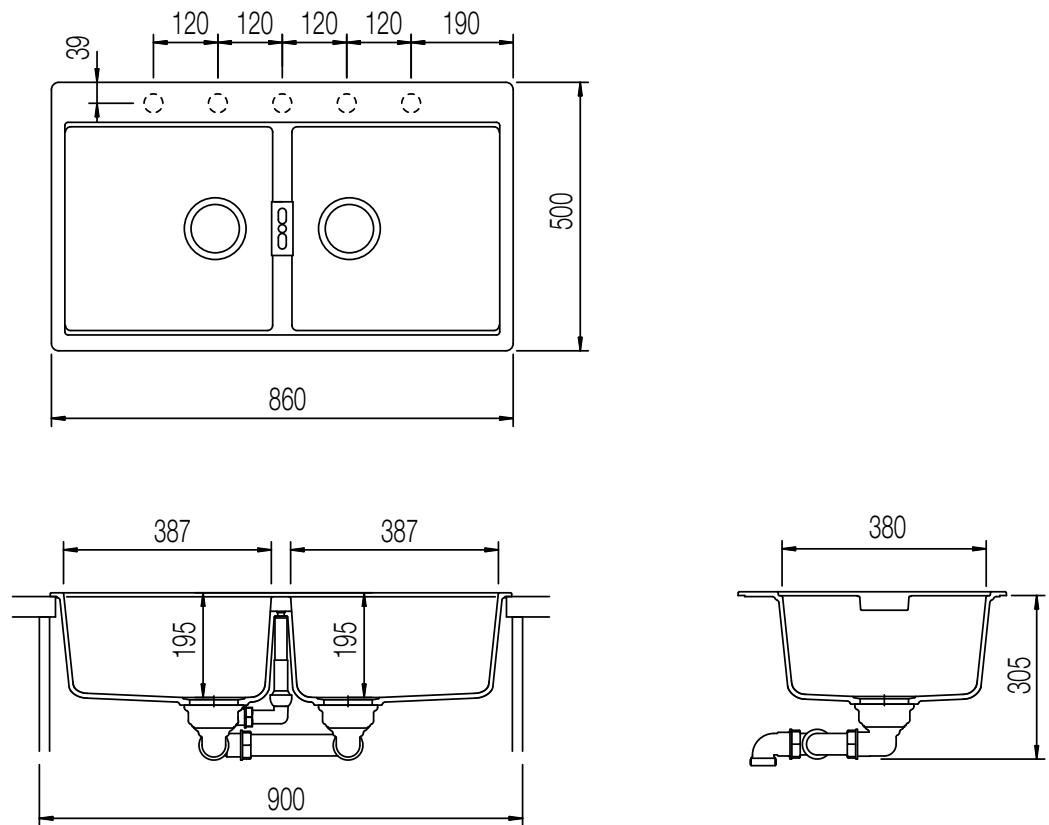

CRISTADUR® HORIZONT N-200

MEASUREMENTS IN MILLIMETRE

For installation from top

For undermount installation

CRISTADUR® HORIZONT N-200

MEASUREMENTS IN MILLIMETRE

dimensioned sink edge

edge 1:1

For flush-mount installation

CRISTADUR® HORIZONT N-200

MEASUREMENTS IN INCHES

For installation from top

For undermount installation

CRISTADUR® HORIZONT N-200

MEASUREMENTS IN INCHES

For flush-mount installation