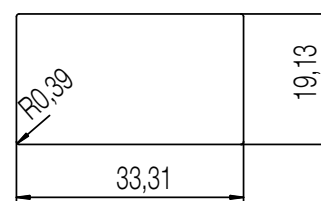

For flush-mount installation

CRISTADUR® HORIZONT N-200

MEASUREMENTS IN INCHES

For installation from top

For undermount installation

CRISTADUR® HORIZONT N-200

MEASUREMENTS IN INCHES

For flush-mount installation