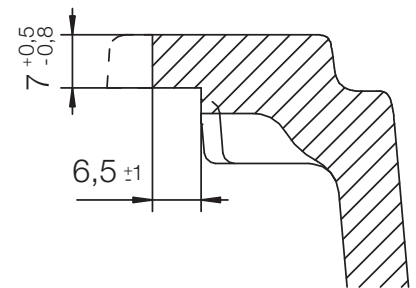

CRISTADUR® HORIZONT N-200

MEASUREMENTS IN MILLIMETRE

For installation from top

For undermount installation

CRISTADUR® HORIZONT N-200

MEASUREMENTS IN MILLIMETRE

dimensioned sink edge

edge 1:1

For flush-mount installation

CRISTADUR® HORIZONT N-200

MEASUREMENTS IN INCHES

For installation from top

For undermount installation

CRISTADUR® HORIZONT N-200

MEASUREMENTS IN INCHES

For flush-mount installation