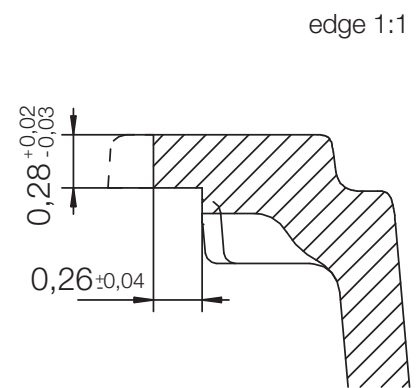

CRISTADUR® HORIZONT N-200

MEASUREMENTS IN MILLIMETRE

For installation from top

For undermount installation

CRISTADUR® HORIZONT N-200

MEASUREMENTS IN MILLIMETRE

dimensioned sink edge

edge 1:1

For flush-mount installation

CRISTADUR® HORIZONT N-200

MEASUREMENTS IN INCHES

For installation from top

For undermount installation

CRISTADUR® HORIZONT N-200

MEASUREMENTS IN INCHES

For flush-mount installation