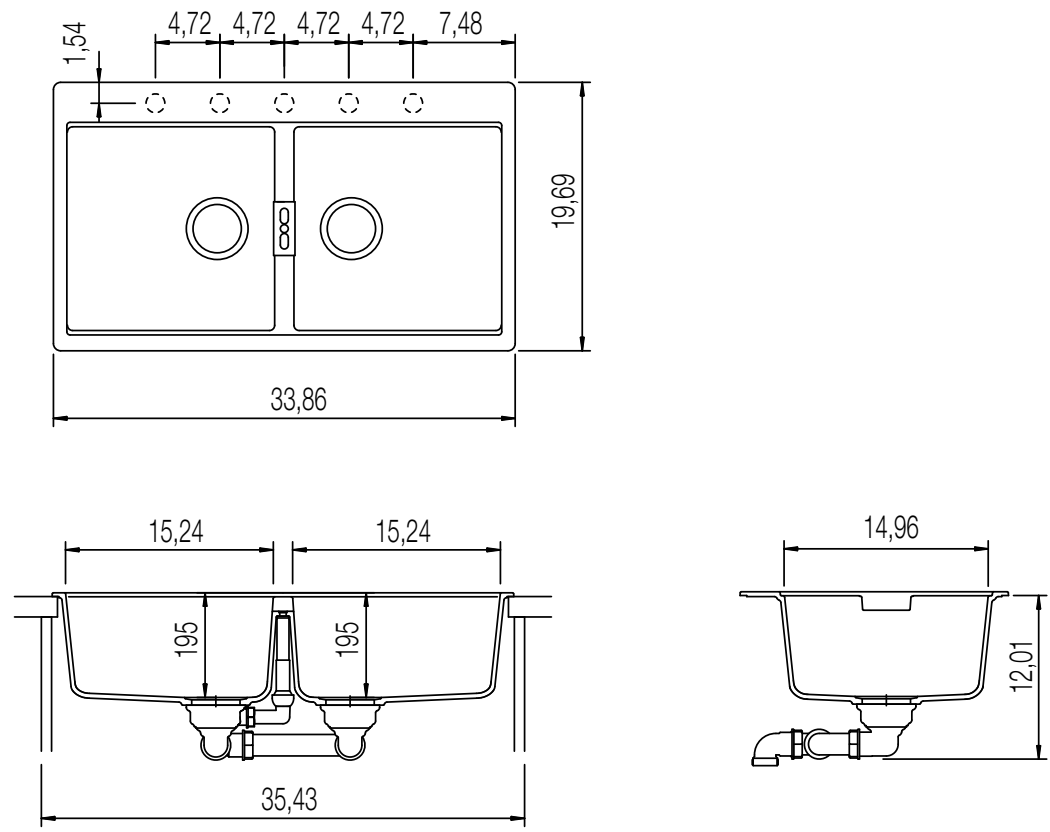

CRISTADUR® HORIZONT N-200

MEASUREMENTS IN MILLIMETRE

For installation from top

For undermount installation

CRISTADUR® HORIZONT N-200

MEASUREMENTS IN MILLIMETRE

dimensioned sink edge

edge 1:1

For flush-mount installation

CRISTADUR® HORIZONT N-200

MEASUREMENTS IN INCHES

For installation from top

For undermount installation

CRISTADUR® HORIZONT N-200

MEASUREMENTS IN INCHES

For flush-mount installation