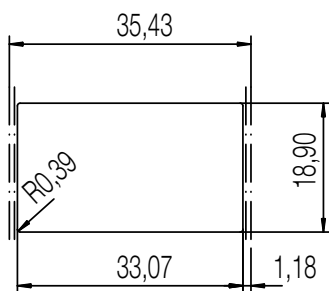

CRISTADUR® HORIZONT N-200

MEASUREMENTS IN MILLIMETRE

For installation from top

For undermount installation

CRISTADUR® HORIZONT N-200

MEASUREMENTS IN MILLIMETRE

dimensioned sink edge

edge 1:1

For flush-mount installation

CRISTADUR® HORIZONT N-200

MEASUREMENTS IN INCHES

For installation from top

For undermount installation

CRISTADUR® HORIZONT N-200

MEASUREMENTS IN INCHES

For flush-mount installation