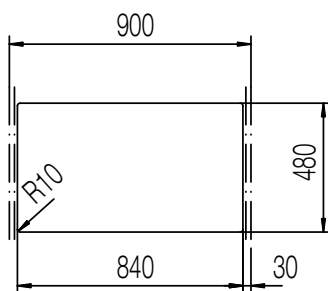

CRISTADUR® HORIZONT N-200

MEASUREMENTS IN MILLIMETRE

For installation from top

For undermount installation

CRISTADUR® HORIZONT N-200

MEASUREMENTS IN MILLIMETRE

dimensioned sink edge

edge 1:1

For flush-mount installation

CRISTADUR® HORIZONT N-200

MEASUREMENTS IN INCHES

For installation from top

For undermount installation

CRISTADUR® HORIZONT N-200

MEASUREMENTS IN INCHES

For flush-mount installation