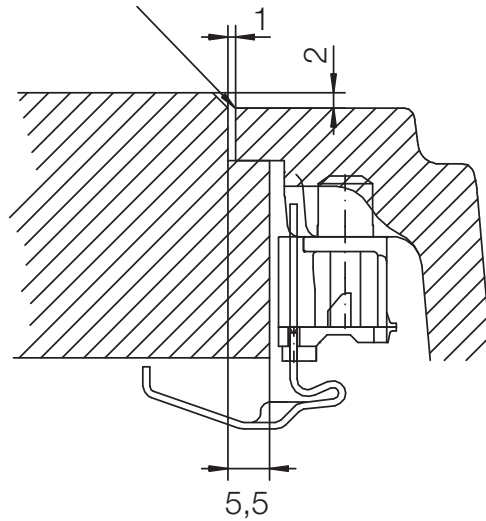

CRISTADUR® HORIZONT N-200

MEASUREMENTS IN MILLIMETRE

For installation from top

For undermount installation

CRISTADUR® HORIZONT N-200

MEASUREMENTS IN MILLIMETRE

dimensioned sink edge

edge 1:1

For flush-mount installation

CRISTADUR® HORIZONT N-200

MEASUREMENTS IN INCHES

For installation from top

For undermount installation

CRISTADUR® HORIZONT N-200

MEASUREMENTS IN INCHES

For flush-mount installation