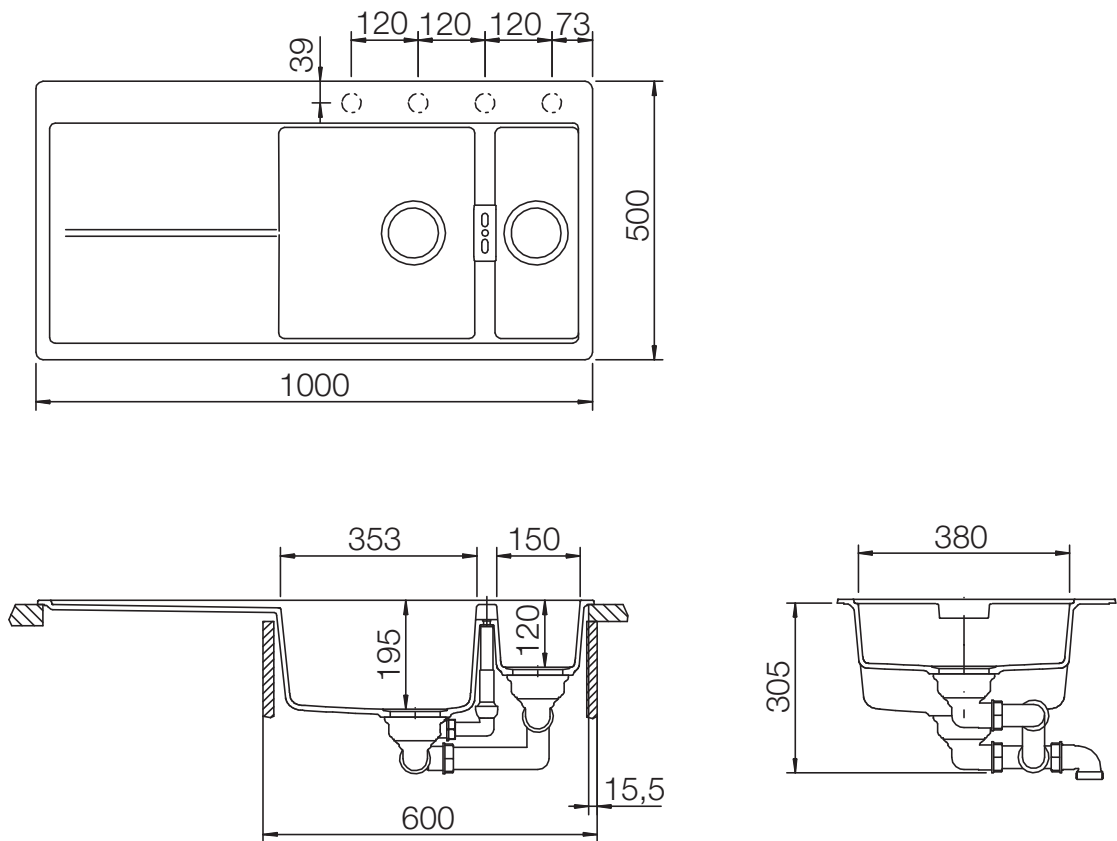

CRISTADUR® HORIZONT D-150

MEASUREMENTS IN MILLIMETRE

For installation from top

For undermount installation

CRISTADUR® HORIZONT D-150

MEASUREMENTS IN MILLIMETRE

dimensioned sink edge

edge 1:1

For flush-mount installation

CRISTADUR® HORIZONT D-150

MEASUREMENTS IN INCHES

For installation from top

For undermount installation

CRISTADUR® HORIZONT D-150

MEASUREMENTS IN INCHES

For flush-mount installation