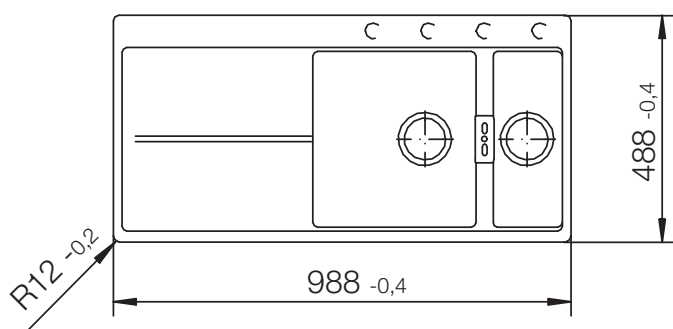

CRISTADUR® HORIZONT D-150

MEASUREMENTS IN MILLIMETRE

For installation from top

For undermount installation

CRISTADUR® HORIZONT D-150

MEASUREMENTS IN MILLIMETRE

dimensioned sink edge

edge 1:1

For flush-mount installation

CRISTADUR® HORIZONT D-150

MEASUREMENTS IN INCHES

For installation from top

For undermount installation

CRISTADUR® HORIZONT D-150

MEASUREMENTS IN INCHES

For flush-mount installation