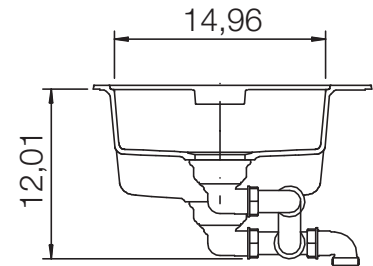

CRISTADUR® HORIZONT D-150

MEASUREMENTS IN MILLIMETRE

For installation from top

For undermount installation

CRISTADUR® HORIZONT D-150

MEASUREMENTS IN MILLIMETRE

dimensioned sink edge

edge 1:1

For flush-mount installation

CRISTADUR® HORIZONT D-150

MEASUREMENTS IN INCHES

For installation from top

For undermount installation

CRISTADUR® HORIZONT D-150

MEASUREMENTS IN INCHES

For flush-mount installation