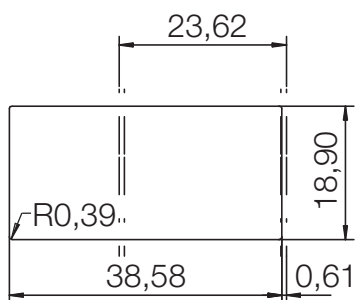

CRISTADUR® HORIZONT D-150

MEASUREMENTS IN MILLIMETRE

For installation from top

For undermount installation

CRISTADUR® HORIZONT D-150

MEASUREMENTS IN MILLIMETRE

dimensioned sink edge

edge 1:1

For flush-mount installation

CRISTADUR® HORIZONT D-150

MEASUREMENTS IN INCHES

For installation from top

For undermount installation

CRISTADUR® HORIZONT D-150

MEASUREMENTS IN INCHES

For flush-mount installation