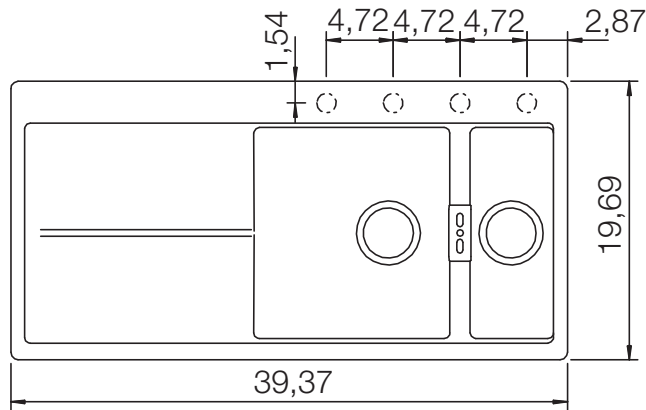

CRISTADUR® HORIZONT D-150

MEASUREMENTS IN MILLIMETRE

For installation from top

For undermount installation

CRISTADUR® HORIZONT D-150

MEASUREMENTS IN MILLIMETRE

dimensioned sink edge

edge 1:1

For flush-mount installation

CRISTADUR® HORIZONT D-150

MEASUREMENTS IN INCHES

For installation from top

For undermount installation

CRISTADUR® HORIZONT D-150

MEASUREMENTS IN INCHES

For flush-mount installation