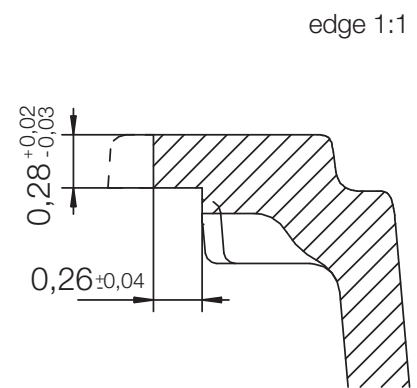

CRISTADUR® HORIZONT D-150

MEASUREMENTS IN MILLIMETRE

For installation from top

For undermount installation

CRISTADUR® HORIZONT D-150

MEASUREMENTS IN MILLIMETRE

dimensioned sink edge

edge 1:1

For flush-mount installation

CRISTADUR® HORIZONT D-150

MEASUREMENTS IN INCHES

For installation from top

For undermount installation

CRISTADUR® HORIZONT D-150

MEASUREMENTS IN INCHES

For flush-mount installation