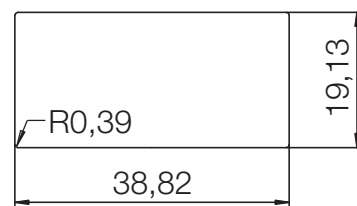

For flush-mount installation

CRISTADUR® HORIZONT D-150

MEASUREMENTS IN INCHES

For installation from top

For undermount installation

CRISTADUR® HORIZONT D-150

MEASUREMENTS IN INCHES

For flush-mount installation