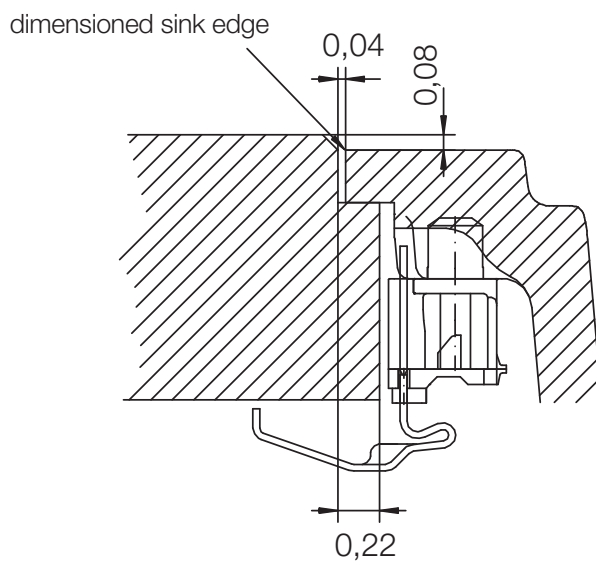

CRISTADUR® HORIZONT D-150

MEASUREMENTS IN MILLIMETRE

For installation from top

For undermount installation

CRISTADUR® HORIZONT D-150

MEASUREMENTS IN MILLIMETRE

dimensioned sink edge

edge 1:1

For flush-mount installation

CRISTADUR® HORIZONT D-150

MEASUREMENTS IN INCHES

For installation from top

For undermount installation

CRISTADUR® HORIZONT D-150

MEASUREMENTS IN INCHES

For flush-mount installation