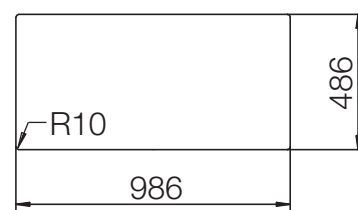

CRISTADUR® HORIZONT D-150

MEASUREMENTS IN MILLIMETRE

For installation from top

For undermount installation

CRISTADUR® HORIZONT D-150

MEASUREMENTS IN MILLIMETRE

dimensioned sink edge

edge 1:1

For flush-mount installation

CRISTADUR® HORIZONT D-150

MEASUREMENTS IN INCHES

For installation from top

For undermount installation

CRISTADUR® HORIZONT D-150

MEASUREMENTS IN INCHES

For flush-mount installation