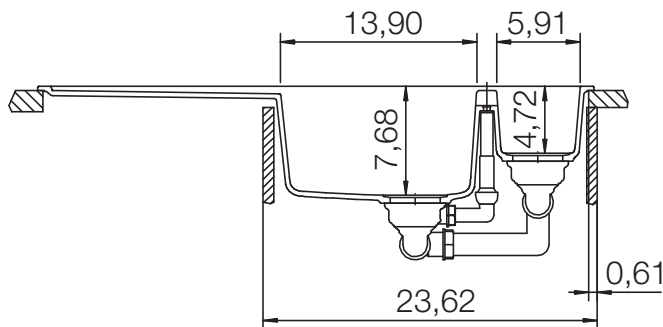

CRISTADUR® HORIZONT D-150

MEASUREMENTS IN MILLIMETRE

For installation from top

For undermount installation

CRISTADUR® HORIZONT D-150

MEASUREMENTS IN MILLIMETRE

dimensioned sink edge

edge 1:1

For flush-mount installation

CRISTADUR® HORIZONT D-150

MEASUREMENTS IN INCHES

For installation from top

For undermount installation

CRISTADUR® HORIZONT D-150

MEASUREMENTS IN INCHES

For flush-mount installation