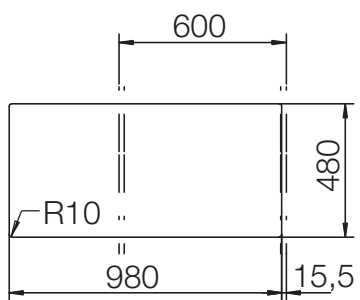

CRISTADUR® HORIZONT D-150

MEASUREMENTS IN MILLIMETRE

For installation from top

For undermount installation

CRISTADUR® HORIZONT D-150

MEASUREMENTS IN MILLIMETRE

dimensioned sink edge

edge 1:1

For flush-mount installation

CRISTADUR® HORIZONT D-150

MEASUREMENTS IN INCHES

For installation from top

For undermount installation

CRISTADUR® HORIZONT D-150

MEASUREMENTS IN INCHES

For flush-mount installation