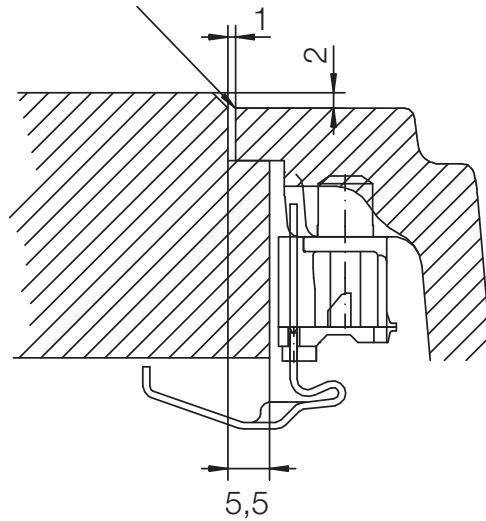

CRISTADUR® HORIZONT D-150

MEASUREMENTS IN MILLIMETRE

For installation from top

For undermount installation

CRISTADUR® HORIZONT D-150

MEASUREMENTS IN MILLIMETRE

dimensioned sink edge

edge 1:1

For flush-mount installation

CRISTADUR® HORIZONT D-150

MEASUREMENTS IN INCHES

For installation from top

For undermount installation

CRISTADUR® HORIZONT D-150

MEASUREMENTS IN INCHES

For flush-mount installation