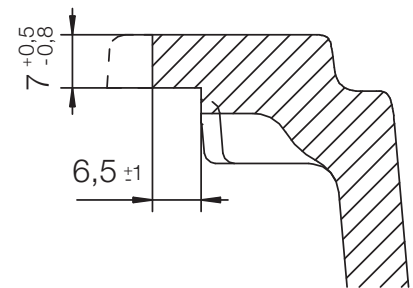

CRISTADUR® HORIZONT D-150

MEASUREMENTS IN MILLIMETRE

For installation from top

For undermount installation

CRISTADUR® HORIZONT D-150

MEASUREMENTS IN MILLIMETRE

dimensioned sink edge

edge 1:1

For flush-mount installation

CRISTADUR® HORIZONT D-150

MEASUREMENTS IN INCHES

For installation from top

For undermount installation

CRISTADUR® HORIZONT D-150

MEASUREMENTS IN INCHES

For flush-mount installation