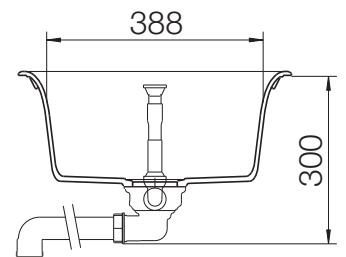

CRISTADUR® LOTUS D-100

MEASUREMENTS IN MILLIMETRE

For installation from top

For undermount installation

CRISTADUR® LOTUS D-100

MEASUREMENTS IN MILLIMETRE

For flush-mount installation

CRISTADUR® LOTUS D-100

MEASUREMENTS IN INCHES

For installation from top

For undermount installation

CRISTADUR® LOTUS D-100

MEASUREMENTS IN INCHES

For flush-mount installation