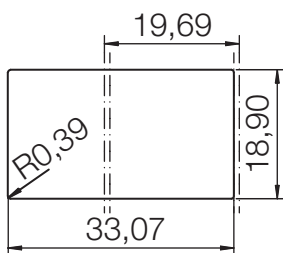

CRISTADUR® LOTUS D-100

MEASUREMENTS IN MILLIMETRE

For installation from top

For undermount installation

CRISTADUR® LOTUS D-100

MEASUREMENTS IN MILLIMETRE

For flush-mount installation

CRISTADUR® LOTUS D-100

MEASUREMENTS IN INCHES

For installation from top

For undermount installation

CRISTADUR® LOTUS D-100

MEASUREMENTS IN INCHES

For flush-mount installation