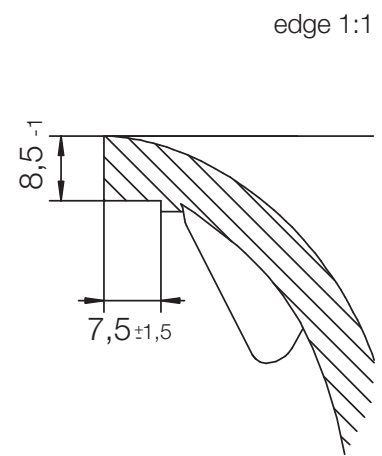

CRISTADUR® LOTUS D-100

MEASUREMENTS IN MILLIMETRE

For installation from top

For undermount installation

CRISTADUR® LOTUS D-100

MEASUREMENTS IN MILLIMETRE

For flush-mount installation

CRISTADUR® LOTUS D-100

MEASUREMENTS IN INCHES

For installation from top

For undermount installation

CRISTADUR® LOTUS D-100

MEASUREMENTS IN INCHES

For flush-mount installation