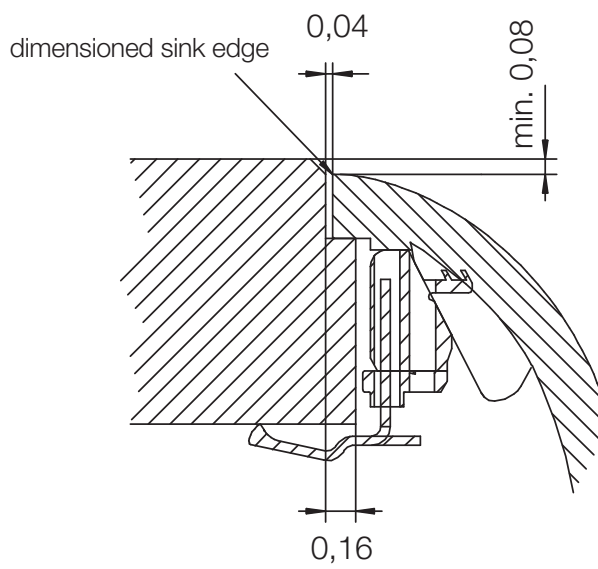

CRISTADUR® LOTUS D-100

MEASUREMENTS IN MILLIMETRE

For installation from top

For undermount installation

CRISTADUR® LOTUS D-100

MEASUREMENTS IN MILLIMETRE

For flush-mount installation

CRISTADUR® LOTUS D-100

MEASUREMENTS IN INCHES

For installation from top

For undermount installation

CRISTADUR® LOTUS D-100

MEASUREMENTS IN INCHES

For flush-mount installation