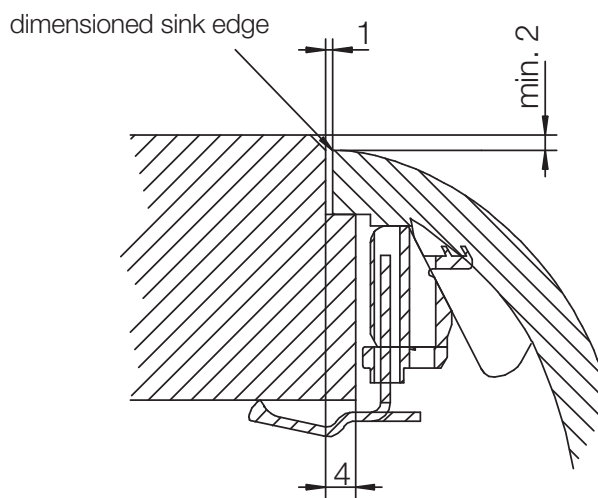

CRISTADUR® LOTUS D-100

MEASUREMENTS IN MILLIMETRE

For installation from top

For undermount installation

CRISTADUR® LOTUS D-100

MEASUREMENTS IN MILLIMETRE

For flush-mount installation

CRISTADUR® LOTUS D-100

MEASUREMENTS IN INCHES

For installation from top

For undermount installation

CRISTADUR® LOTUS D-100

MEASUREMENTS IN INCHES

For flush-mount installation