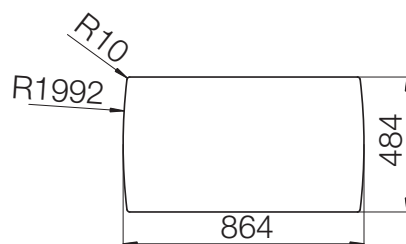

CRISTADUR® LOTUS D-100

MEASUREMENTS IN MILLIMETRE

For installation from top

For undermount installation

CRISTADUR® LOTUS D-100

MEASUREMENTS IN MILLIMETRE

For flush-mount installation

CRISTADUR® LOTUS D-100

MEASUREMENTS IN INCHES

For installation from top

For undermount installation

CRISTADUR® LOTUS D-100

MEASUREMENTS IN INCHES

For flush-mount installation