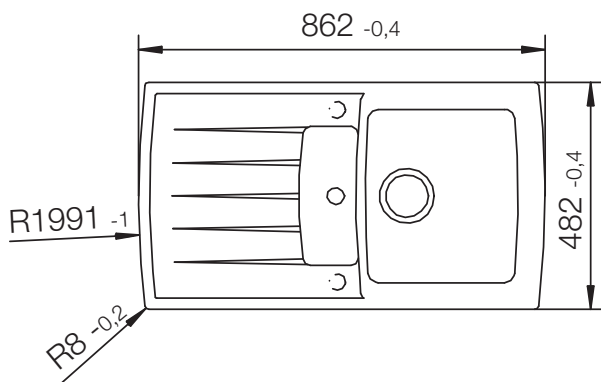

CRISTADUR® LOTUS D-100

MEASUREMENTS IN MILLIMETRE

For installation from top

For undermount installation

CRISTADUR® LOTUS D-100

MEASUREMENTS IN MILLIMETRE

For flush-mount installation

CRISTADUR® LOTUS D-100

MEASUREMENTS IN INCHES

For installation from top

For undermount installation

CRISTADUR® LOTUS D-100

MEASUREMENTS IN INCHES

For flush-mount installation