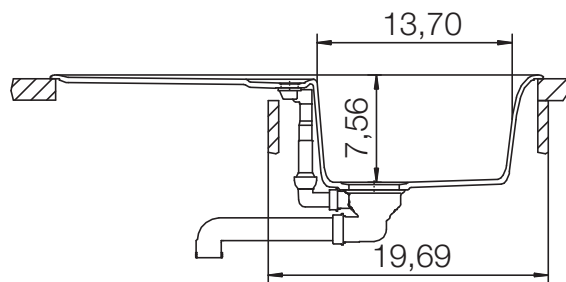

CRISTADUR® LOTUS D-100

MEASUREMENTS IN MILLIMETRE

For installation from top

For undermount installation

CRISTADUR® LOTUS D-100

MEASUREMENTS IN MILLIMETRE

For flush-mount installation

CRISTADUR® LOTUS D-100

MEASUREMENTS IN INCHES

For installation from top

For undermount installation

CRISTADUR® LOTUS D-100

MEASUREMENTS IN INCHES

For flush-mount installation