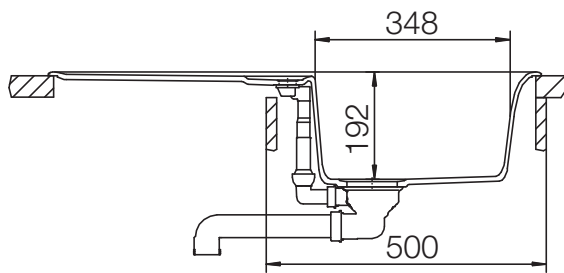

CRISTADUR® LOTUS D-100

MEASUREMENTS IN MILLIMETRE

For installation from top

For undermount installation

CRISTADUR® LOTUS D-100

MEASUREMENTS IN MILLIMETRE

For flush-mount installation

CRISTADUR® LOTUS D-100

MEASUREMENTS IN INCHES

For installation from top

For undermount installation

CRISTADUR® LOTUS D-100

MEASUREMENTS IN INCHES

For flush-mount installation