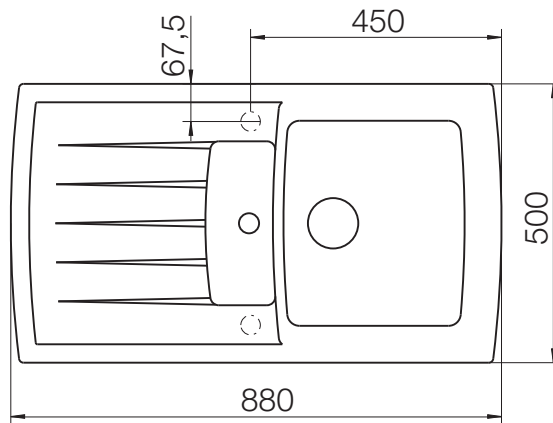

CRISTADUR® LOTUS D-100

MEASUREMENTS IN MILLIMETRE

For installation from top

For undermount installation

CRISTADUR® LOTUS D-100

MEASUREMENTS IN MILLIMETRE

For flush-mount installation

CRISTADUR® LOTUS D-100

MEASUREMENTS IN INCHES

For installation from top

For undermount installation

CRISTADUR® LOTUS D-100

MEASUREMENTS IN INCHES

For flush-mount installation