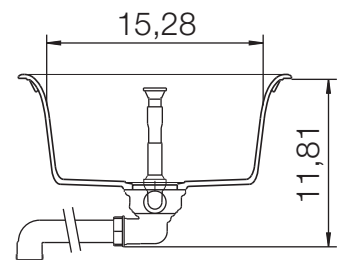

CRISTADUR® LOTUS D-100

MEASUREMENTS IN MILLIMETRE

For installation from top

For undermount installation

CRISTADUR® LOTUS D-100

MEASUREMENTS IN MILLIMETRE

For flush-mount installation

CRISTADUR® LOTUS D-100

MEASUREMENTS IN INCHES

For installation from top

For undermount installation

CRISTADUR® LOTUS D-100

MEASUREMENTS IN INCHES

For flush-mount installation