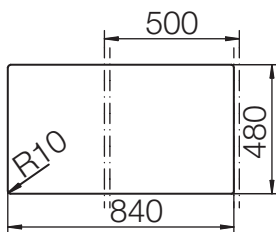

CRISTADUR® LOTUS D-100

MEASUREMENTS IN MILLIMETRE

For installation from top

For undermount installation

CRISTADUR® LOTUS D-100

MEASUREMENTS IN MILLIMETRE

For flush-mount installation

CRISTADUR® LOTUS D-100

MEASUREMENTS IN INCHES

For installation from top

For undermount installation

CRISTADUR® LOTUS D-100

MEASUREMENTS IN INCHES

For flush-mount installation