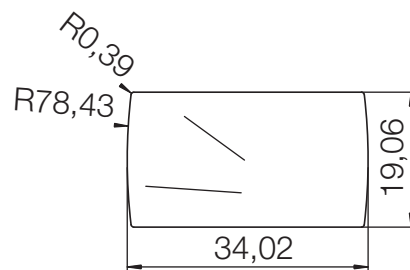

CRISTADUR® LOTUS D-100

MEASUREMENTS IN MILLIMETRE

For installation from top

For undermount installation

CRISTADUR® LOTUS D-100

MEASUREMENTS IN MILLIMETRE

For flush-mount installation

CRISTADUR® LOTUS D-100

MEASUREMENTS IN INCHES

For installation from top

For undermount installation

CRISTADUR® LOTUS D-100

MEASUREMENTS IN INCHES

For flush-mount installation