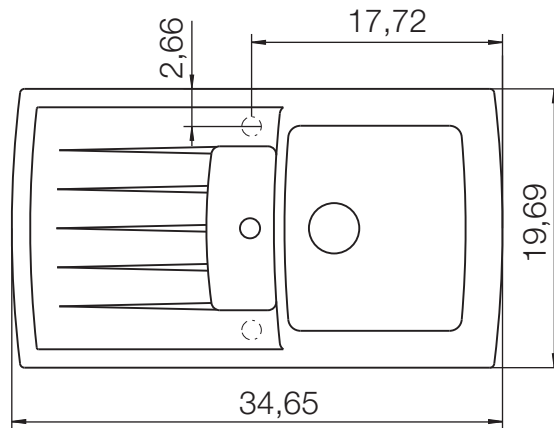

CRISTADUR® LOTUS D-100

MEASUREMENTS IN MILLIMETRE

For installation from top

For undermount installation

CRISTADUR® LOTUS D-100

MEASUREMENTS IN MILLIMETRE

For flush-mount installation

CRISTADUR® LOTUS D-100

MEASUREMENTS IN INCHES

For installation from top

For undermount installation

CRISTADUR® LOTUS D-100

MEASUREMENTS IN INCHES

For flush-mount installation