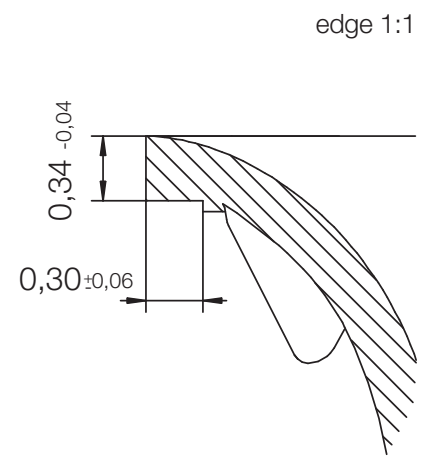

CRISTADUR® LOTUS D-100

MEASUREMENTS IN MILLIMETRE

For installation from top

For undermount installation

CRISTADUR® LOTUS D-100

MEASUREMENTS IN MILLIMETRE

For flush-mount installation

CRISTADUR® LOTUS D-100

MEASUREMENTS IN INCHES

For installation from top

For undermount installation

CRISTADUR® LOTUS D-100

MEASUREMENTS IN INCHES

For flush-mount installation