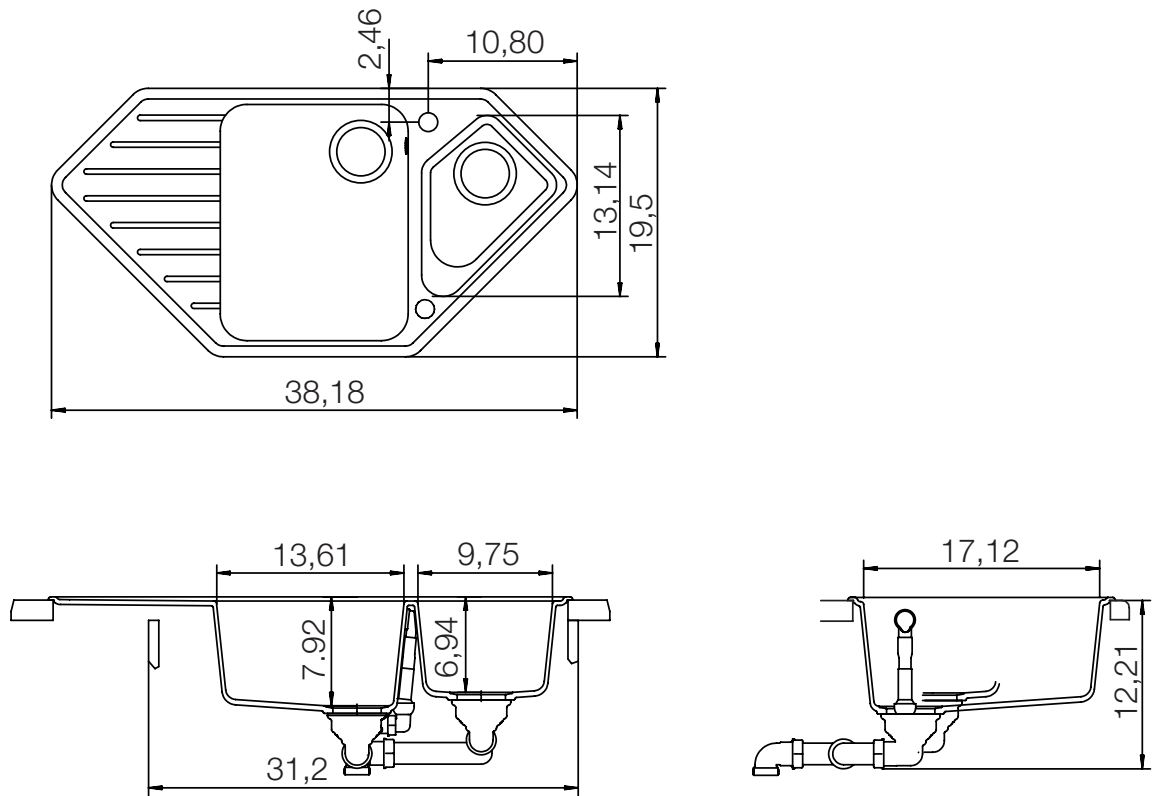

# CRISTADUR® SIGNUS C-150

MEASUREMENTS IN MILLIMETRE

For installation from top

For undermount installation

# CRISTADUR® SIGNUS C-150

MEASUREMENTS IN INCHES

For installation from top

For undermount installation