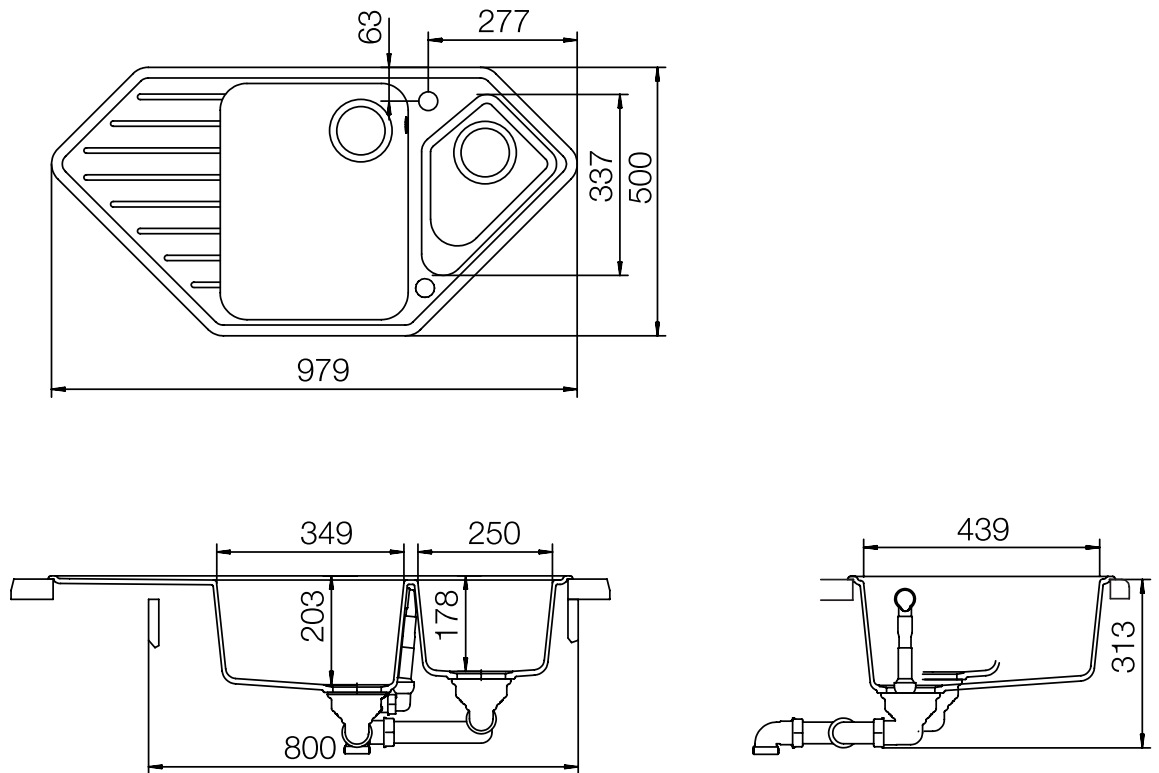

# CRISTADUR® SIGNUS C-150

MEASUREMENTS IN MILLIMETRE

For installation from top

For undermount installation

# CRISTADUR® SIGNUS C-150

MEASUREMENTS IN INCHES

For installation from top

For undermount installation