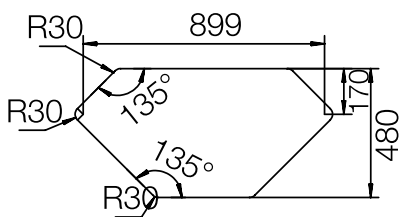

# CRISTADUR® SIGNUS C-150

MEASUREMENTS IN MILLIMETRE

For installation from top

For undermount installation

# CRISTADUR® SIGNUS C-150

MEASUREMENTS IN INCHES

For installation from top

For undermount installation