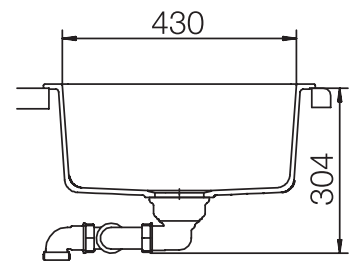

CRISTADUR® SIGNUS D-100 L

MEASUREMENTS IN MILLIMETRE

For installation from top

For undermount installation

CRISTADUR® SIGNUS D-100 L

MEASUREMENTS IN MILLIMETRE

For flush-mount installation

CRISTADUR® SIGNUS D-100 L

MEASUREMENTS IN INCHES

For installation from top

For undermount installation

CRISTADUR® SIGNUS D-100 L

MEASUREMENTS IN INCHES

For flush-mount installation