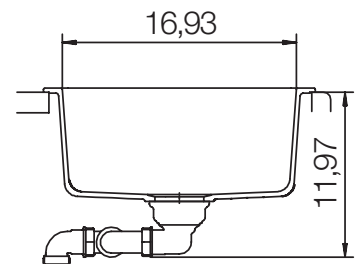

CRISTADUR® SIGNUS D-100 L

MEASUREMENTS IN MILLIMETRE

For installation from top

For undermount installation

CRISTADUR® SIGNUS D-100 L

MEASUREMENTS IN MILLIMETRE

For flush-mount installation

CRISTADUR® SIGNUS D-100 L

MEASUREMENTS IN INCHES

For installation from top

For undermount installation

CRISTADUR® SIGNUS D-100 L

MEASUREMENTS IN INCHES

For flush-mount installation