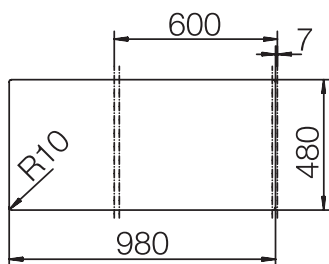

CRISTADUR® SIGNUS D-100 L

MEASUREMENTS IN MILLIMETRE

For installation from top

For undermount installation

CRISTADUR® SIGNUS D-100 L

MEASUREMENTS IN MILLIMETRE

For flush-mount installation

CRISTADUR® SIGNUS D-100 L

MEASUREMENTS IN INCHES

For installation from top

For undermount installation

CRISTADUR® SIGNUS D-100 L

MEASUREMENTS IN INCHES

For flush-mount installation