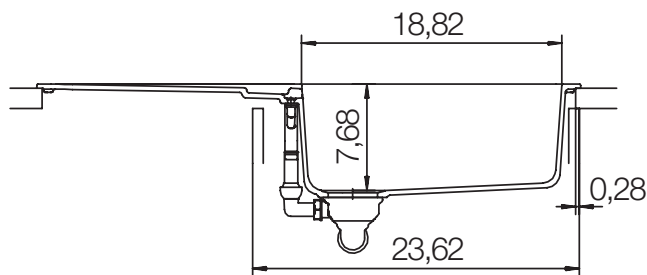

CRISTADUR® SIGNUS D-100 L

MEASUREMENTS IN MILLIMETRE

For installation from top

For undermount installation

CRISTADUR® SIGNUS D-100 L

MEASUREMENTS IN MILLIMETRE

For flush-mount installation

CRISTADUR® SIGNUS D-100 L

MEASUREMENTS IN INCHES

For installation from top

For undermount installation

CRISTADUR® SIGNUS D-100 L

MEASUREMENTS IN INCHES

For flush-mount installation