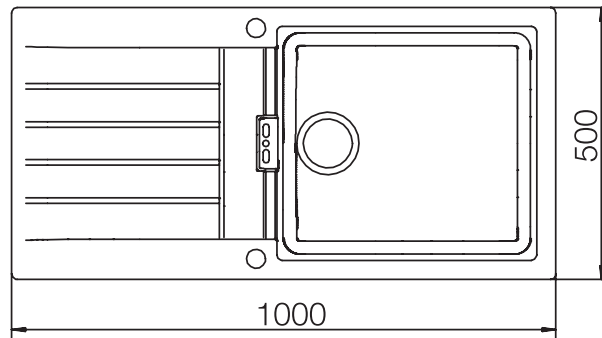

CRISTADUR® SIGNUS D-100 L

MEASUREMENTS IN MILLIMETRE

For installation from top

For undermount installation

CRISTADUR® SIGNUS D-100 L

MEASUREMENTS IN MILLIMETRE

For flush-mount installation

CRISTADUR® SIGNUS D-100 L

MEASUREMENTS IN INCHES

For installation from top

For undermount installation

CRISTADUR® SIGNUS D-100 L

MEASUREMENTS IN INCHES

For flush-mount installation