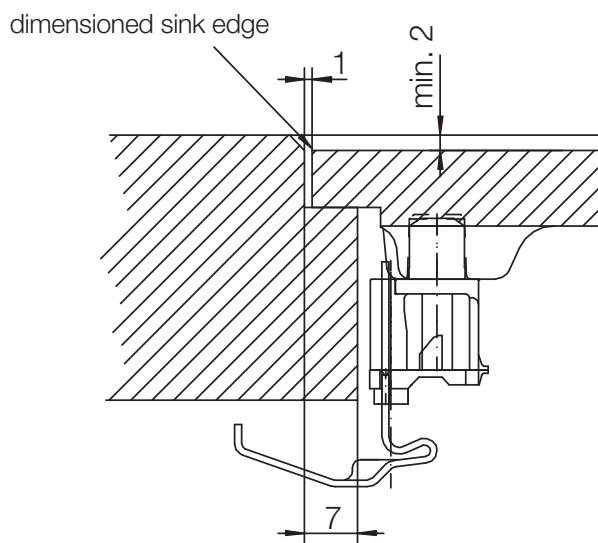

CRISTADUR® SIGNUS D-100 L

MEASUREMENTS IN MILLIMETRE

For installation from top

For undermount installation

CRISTADUR® SIGNUS D-100 L

MEASUREMENTS IN MILLIMETRE

For flush-mount installation

CRISTADUR® SIGNUS D-100 L

MEASUREMENTS IN INCHES

For installation from top

For undermount installation

CRISTADUR® SIGNUS D-100 L

MEASUREMENTS IN INCHES

For flush-mount installation