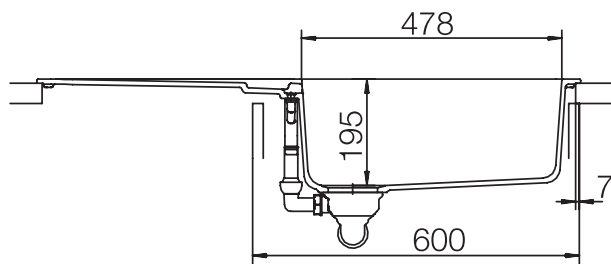

CRISTADUR® SIGNUS D-100 L

MEASUREMENTS IN MILLIMETRE

For installation from top

For undermount installation

CRISTADUR® SIGNUS D-100 L

MEASUREMENTS IN MILLIMETRE

For flush-mount installation

CRISTADUR® SIGNUS D-100 L

MEASUREMENTS IN INCHES

For installation from top

For undermount installation

CRISTADUR® SIGNUS D-100 L

MEASUREMENTS IN INCHES

For flush-mount installation