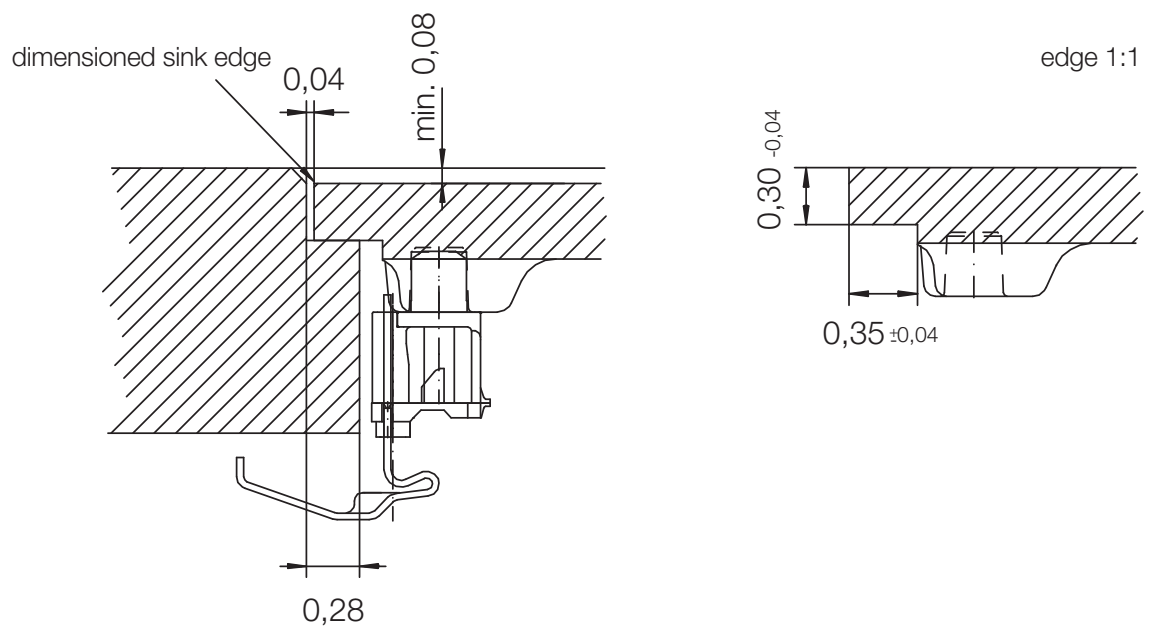

CRISTADUR® SIGNUS D-100 L

MEASUREMENTS IN MILLIMETRE

For installation from top

For undermount installation

CRISTADUR® SIGNUS D-100 L

MEASUREMENTS IN MILLIMETRE

For flush-mount installation

CRISTADUR® SIGNUS D-100 L

MEASUREMENTS IN INCHES

For installation from top

For undermount installation

CRISTADUR® SIGNUS D-100 L

MEASUREMENTS IN INCHES

For flush-mount installation