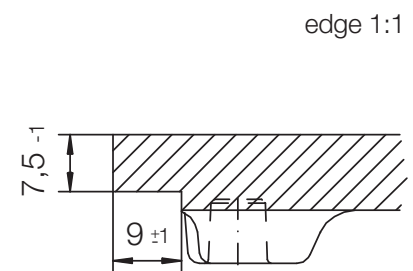

CRISTADUR® SIGNUS D-100 L

MEASUREMENTS IN MILLIMETRE

For installation from top

For undermount installation

CRISTADUR® SIGNUS D-100 L

MEASUREMENTS IN MILLIMETRE

For flush-mount installation

CRISTADUR® SIGNUS D-100 L

MEASUREMENTS IN INCHES

For installation from top

For undermount installation

CRISTADUR® SIGNUS D-100 L

MEASUREMENTS IN INCHES

For flush-mount installation