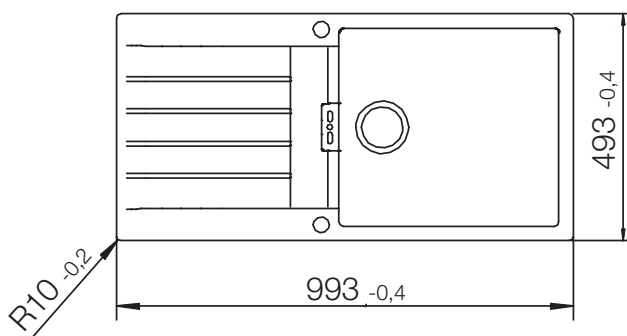

CRISTADUR® SIGNUS D-100 L

MEASUREMENTS IN MILLIMETRE

For installation from top

For undermount installation

CRISTADUR® SIGNUS D-100 L

MEASUREMENTS IN MILLIMETRE

For flush-mount installation

CRISTADUR® SIGNUS D-100 L

MEASUREMENTS IN INCHES

For installation from top

For undermount installation

CRISTADUR® SIGNUS D-100 L

MEASUREMENTS IN INCHES

For flush-mount installation