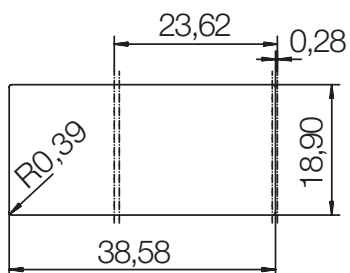

CRISTADUR® SIGNUS D-100 L

MEASUREMENTS IN MILLIMETRE

For installation from top

For undermount installation

CRISTADUR® SIGNUS D-100 L

MEASUREMENTS IN MILLIMETRE

For flush-mount installation

CRISTADUR® SIGNUS D-100 L

MEASUREMENTS IN INCHES

For installation from top

For undermount installation

CRISTADUR® SIGNUS D-100 L

MEASUREMENTS IN INCHES

For flush-mount installation