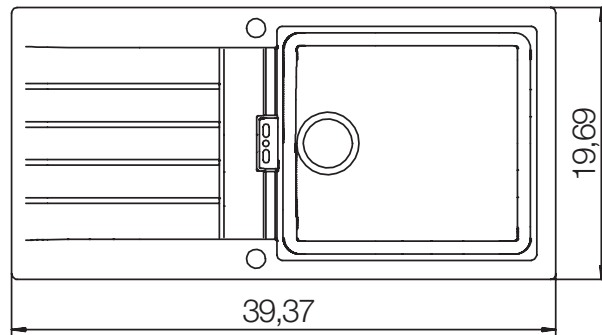

CRISTADUR® SIGNUS D-100 L

MEASUREMENTS IN MILLIMETRE

For installation from top

For undermount installation

CRISTADUR® SIGNUS D-100 L

MEASUREMENTS IN MILLIMETRE

For flush-mount installation

CRISTADUR® SIGNUS D-100 L

MEASUREMENTS IN INCHES

For installation from top

For undermount installation

CRISTADUR® SIGNUS D-100 L

MEASUREMENTS IN INCHES

For flush-mount installation