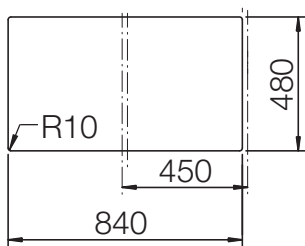

CRISTADUR® SIGNUS D-100

MEASUREMENTS IN MILLIMETRE

For installation from top

For undermount installation

CRISTADUR® SIGNUS D-100

MEASUREMENTS IN MILLIMETRE

For flush-mount installation

CRISTADUR® SIGNUS D-100

MEASUREMENTS IN INCHES

For installation from top

For undermount installation

CRISTADUR® SIGNUS D-100

MEASUREMENTS IN INCHES

For flush-mount installation