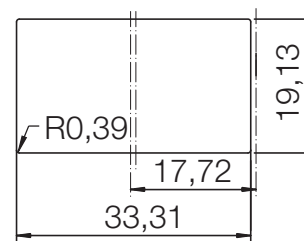

CRISTADUR® SIGNUS D-100

MEASUREMENTS IN MILLIMETRE

For installation from top

For undermount installation

CRISTADUR® SIGNUS D-100

MEASUREMENTS IN MILLIMETRE

For flush-mount installation

CRISTADUR® SIGNUS D-100

MEASUREMENTS IN INCHES

For installation from top

For undermount installation

CRISTADUR® SIGNUS D-100

MEASUREMENTS IN INCHES

For flush-mount installation