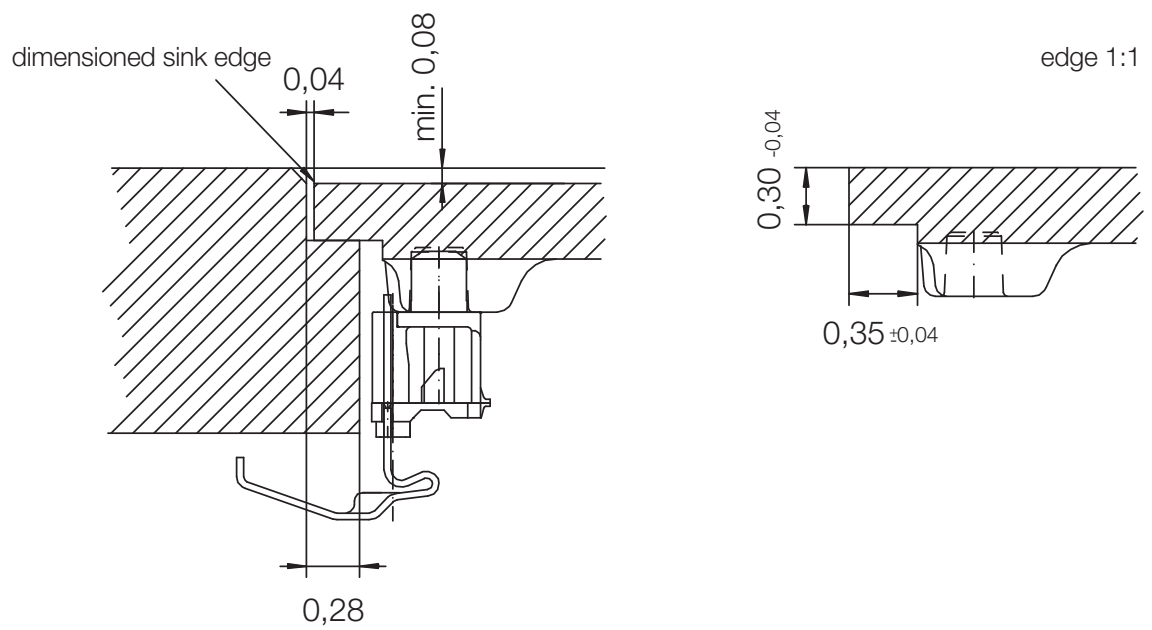

CRISTADUR® SIGNUS D-100

MEASUREMENTS IN MILLIMETRE

For installation from top

For undermount installation

CRISTADUR® SIGNUS D-100

MEASUREMENTS IN MILLIMETRE

For flush-mount installation

CRISTADUR® SIGNUS D-100

MEASUREMENTS IN INCHES

For installation from top

For undermount installation

CRISTADUR® SIGNUS D-100

MEASUREMENTS IN INCHES

For flush-mount installation