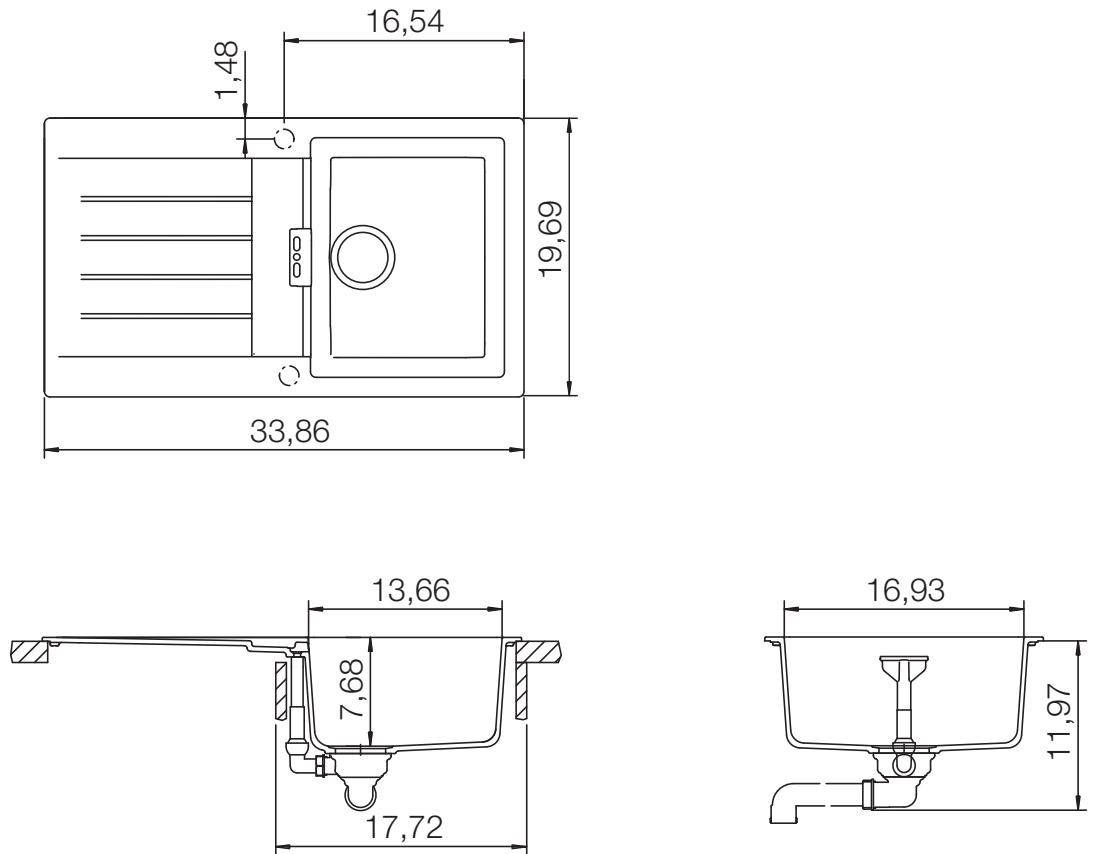

CRISTADUR® SIGNUS D-100

MEASUREMENTS IN MILLIMETRE

For installation from top

For undermount installation

CRISTADUR® SIGNUS D-100

MEASUREMENTS IN MILLIMETRE

For flush-mount installation

CRISTADUR® SIGNUS D-100

MEASUREMENTS IN INCHES

For installation from top

For undermount installation

CRISTADUR® SIGNUS D-100

MEASUREMENTS IN INCHES

For flush-mount installation