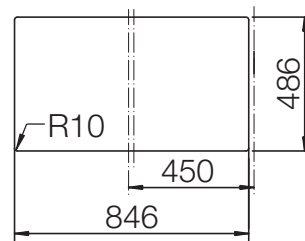

CRISTADUR® SIGNUS D-100

MEASUREMENTS IN MILLIMETRE

For installation from top

For undermount installation

CRISTADUR® SIGNUS D-100

MEASUREMENTS IN MILLIMETRE

For flush-mount installation

CRISTADUR® SIGNUS D-100

MEASUREMENTS IN INCHES

For installation from top

For undermount installation

CRISTADUR® SIGNUS D-100

MEASUREMENTS IN INCHES

For flush-mount installation