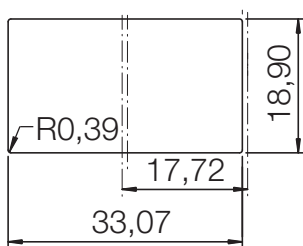

CRISTADUR® SIGNUS D-100

MEASUREMENTS IN MILLIMETRE

For installation from top

For undermount installation

CRISTADUR® SIGNUS D-100

MEASUREMENTS IN MILLIMETRE

For flush-mount installation

CRISTADUR® SIGNUS D-100

MEASUREMENTS IN INCHES

For installation from top

For undermount installation

CRISTADUR® SIGNUS D-100

MEASUREMENTS IN INCHES

For flush-mount installation