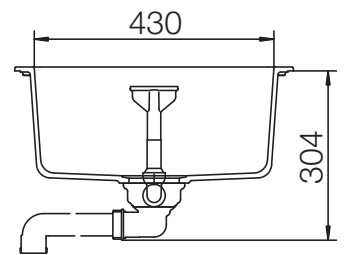

CRISTADUR® SIGNUS D-100

MEASUREMENTS IN MILLIMETRE

For installation from top

For undermount installation

CRISTADUR® SIGNUS D-100

MEASUREMENTS IN MILLIMETRE

For flush-mount installation

CRISTADUR® SIGNUS D-100

MEASUREMENTS IN INCHES

For installation from top

For undermount installation

CRISTADUR® SIGNUS D-100

MEASUREMENTS IN INCHES

For flush-mount installation