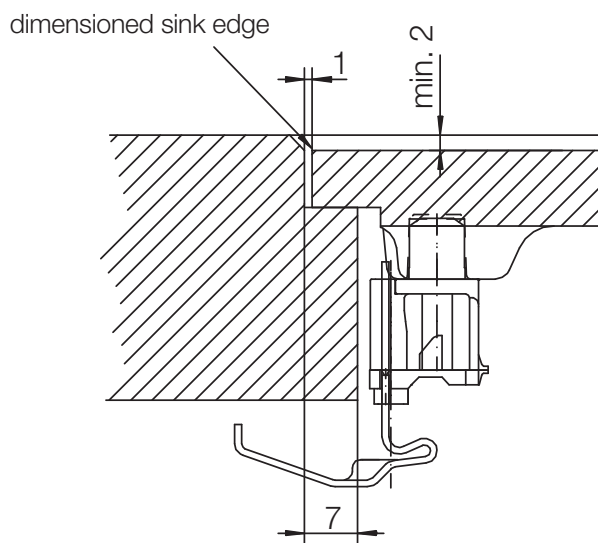

CRISTADUR® SIGNUS D-100

MEASUREMENTS IN MILLIMETRE

For installation from top

For undermount installation

CRISTADUR® SIGNUS D-100

MEASUREMENTS IN MILLIMETRE

For flush-mount installation

CRISTADUR® SIGNUS D-100

MEASUREMENTS IN INCHES

For installation from top

For undermount installation

CRISTADUR® SIGNUS D-100

MEASUREMENTS IN INCHES

For flush-mount installation