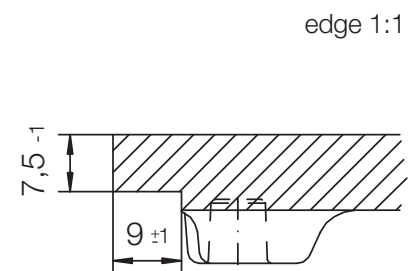

CRISTADUR® SIGNUS D-100

MEASUREMENTS IN MILLIMETRE

For installation from top

For undermount installation

CRISTADUR® SIGNUS D-100

MEASUREMENTS IN MILLIMETRE

For flush-mount installation

CRISTADUR® SIGNUS D-100

MEASUREMENTS IN INCHES

For installation from top

For undermount installation

CRISTADUR® SIGNUS D-100

MEASUREMENTS IN INCHES

For flush-mount installation