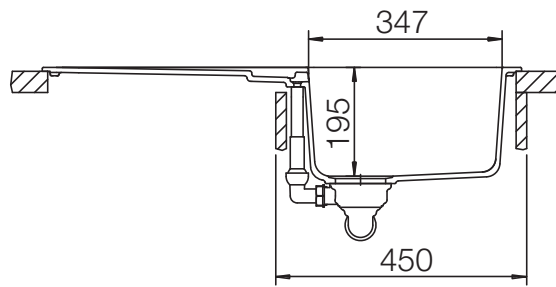

CRISTADUR® SIGNUS D-100

MEASUREMENTS IN MILLIMETRE

For installation from top

For undermount installation

CRISTADUR® SIGNUS D-100

MEASUREMENTS IN MILLIMETRE

For flush-mount installation

CRISTADUR® SIGNUS D-100

MEASUREMENTS IN INCHES

For installation from top

For undermount installation

CRISTADUR® SIGNUS D-100

MEASUREMENTS IN INCHES

For flush-mount installation