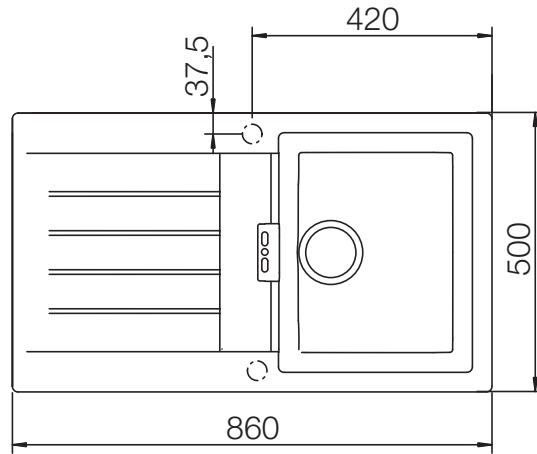

CRISTADUR® SIGNUS D-100

MEASUREMENTS IN MILLIMETRE

For installation from top

For undermount installation

CRISTADUR® SIGNUS D-100

MEASUREMENTS IN MILLIMETRE

For flush-mount installation

CRISTADUR® SIGNUS D-100

MEASUREMENTS IN INCHES

For installation from top

For undermount installation

CRISTADUR® SIGNUS D-100

MEASUREMENTS IN INCHES

For flush-mount installation