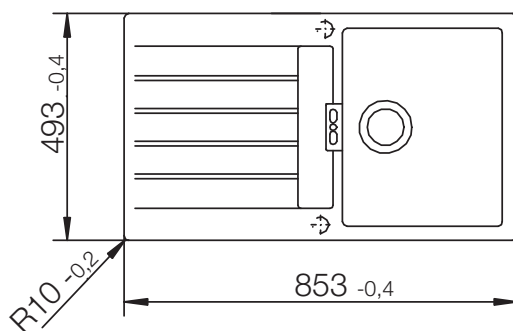

CRISTADUR® SIGNUS D-100

MEASUREMENTS IN MILLIMETRE

For installation from top

For undermount installation

CRISTADUR® SIGNUS D-100

MEASUREMENTS IN MILLIMETRE

For flush-mount installation

CRISTADUR® SIGNUS D-100

MEASUREMENTS IN INCHES

For installation from top

For undermount installation

CRISTADUR® SIGNUS D-100

MEASUREMENTS IN INCHES

For flush-mount installation