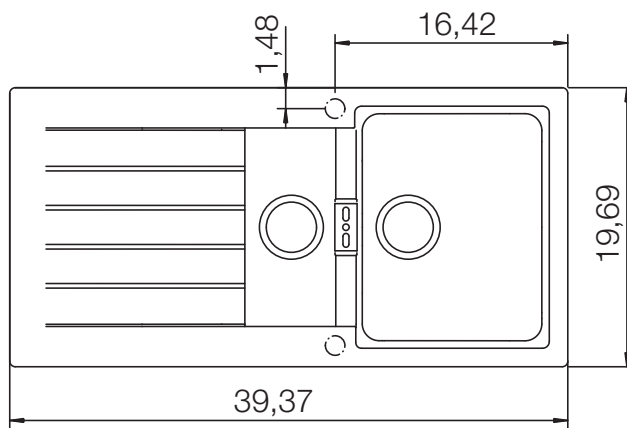

CRISTADUR® SIGNUS D-150

MEASUREMENTS IN MILLIMETRE

For installation from top

For undermount installation

CRISTADUR® SIGNUS D-150

MEASUREMENTS IN MILLIMETRE

For flush-mount installation

CRISTADUR® SIGNUS D-150

MEASUREMENTS IN INCHES

For installation from top

For undermount installation

CRISTADUR® SIGNUS D-150

MEASUREMENTS IN INCHES

For flush-mount installation