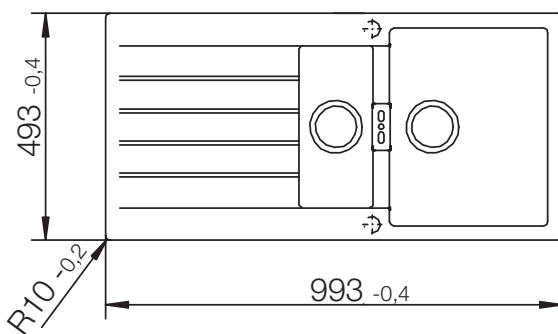

CRISTADUR® SIGNUS D-150

MEASUREMENTS IN MILLIMETRE

For installation from top

For undermount installation

CRISTADUR® SIGNUS D-150

MEASUREMENTS IN MILLIMETRE

For flush-mount installation

CRISTADUR® SIGNUS D-150

MEASUREMENTS IN INCHES

For installation from top

For undermount installation

CRISTADUR® SIGNUS D-150

MEASUREMENTS IN INCHES

For flush-mount installation