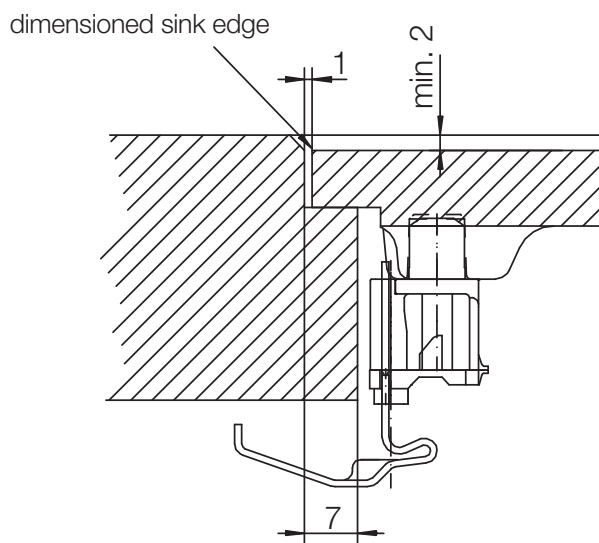

CRISTADUR® SIGNUS D-150

MEASUREMENTS IN MILLIMETRE

For installation from top

For undermount installation

CRISTADUR® SIGNUS D-150

MEASUREMENTS IN MILLIMETRE

For flush-mount installation

CRISTADUR® SIGNUS D-150

MEASUREMENTS IN INCHES

For installation from top

For undermount installation

CRISTADUR® SIGNUS D-150

MEASUREMENTS IN INCHES

For flush-mount installation