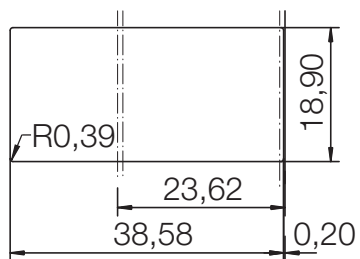

CRISTADUR® SIGNUS D-150

MEASUREMENTS IN MILLIMETRE

For installation from top

For undermount installation

CRISTADUR® SIGNUS D-150

MEASUREMENTS IN MILLIMETRE

For flush-mount installation

CRISTADUR® SIGNUS D-150

MEASUREMENTS IN INCHES

For installation from top

For undermount installation

CRISTADUR® SIGNUS D-150

MEASUREMENTS IN INCHES

For flush-mount installation