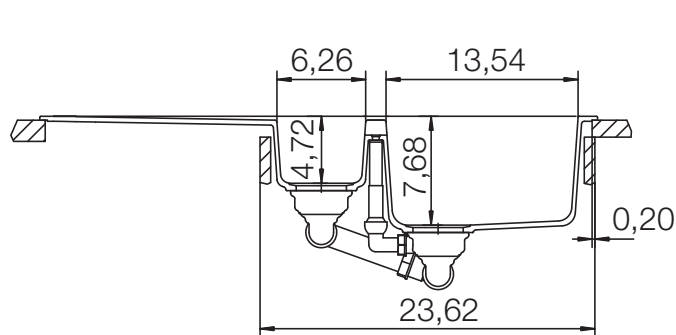

CRISTADUR® SIGNUS D-150

MEASUREMENTS IN MILLIMETRE

For installation from top

For undermount installation

CRISTADUR® SIGNUS D-150

MEASUREMENTS IN MILLIMETRE

For flush-mount installation

CRISTADUR® SIGNUS D-150

MEASUREMENTS IN INCHES

For installation from top

For undermount installation

CRISTADUR® SIGNUS D-150

MEASUREMENTS IN INCHES

For flush-mount installation