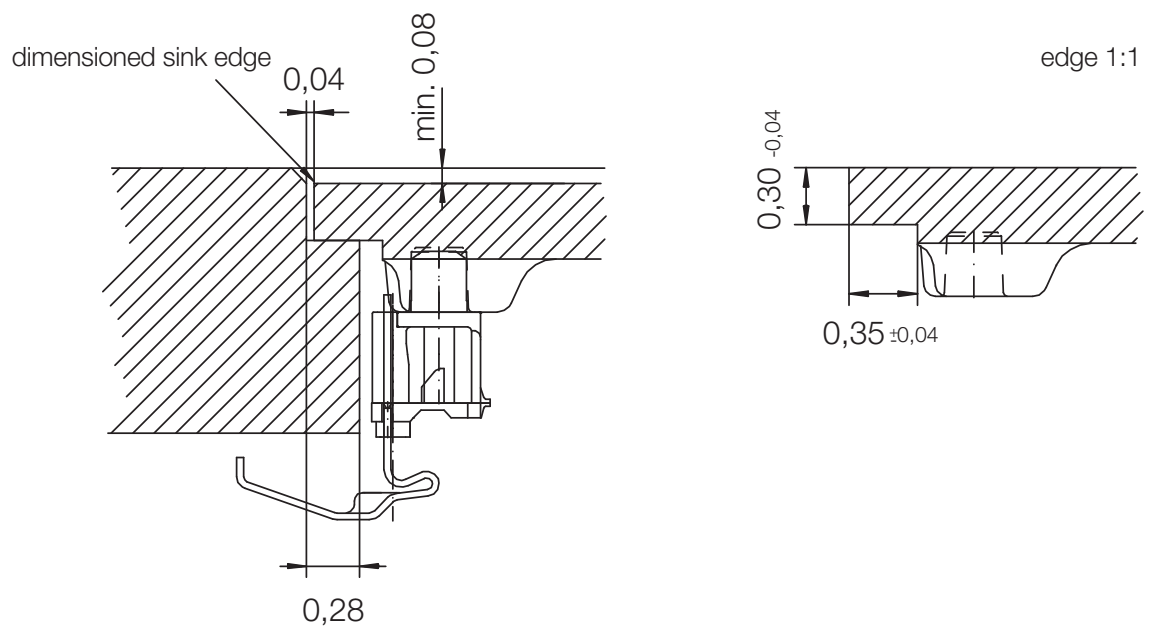

CRISTADUR® SIGNUS D-150

MEASUREMENTS IN MILLIMETRE

For installation from top

For undermount installation

CRISTADUR® SIGNUS D-150

MEASUREMENTS IN MILLIMETRE

For flush-mount installation

CRISTADUR® SIGNUS D-150

MEASUREMENTS IN INCHES

For installation from top

For undermount installation

CRISTADUR® SIGNUS D-150

MEASUREMENTS IN INCHES

For flush-mount installation