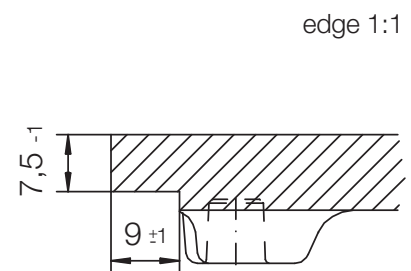

CRISTADUR® SIGNUS D-150

MEASUREMENTS IN MILLIMETRE

For installation from top

For undermount installation

CRISTADUR® SIGNUS D-150

MEASUREMENTS IN MILLIMETRE

For flush-mount installation

CRISTADUR® SIGNUS D-150

MEASUREMENTS IN INCHES

For installation from top

For undermount installation

CRISTADUR® SIGNUS D-150

MEASUREMENTS IN INCHES

For flush-mount installation