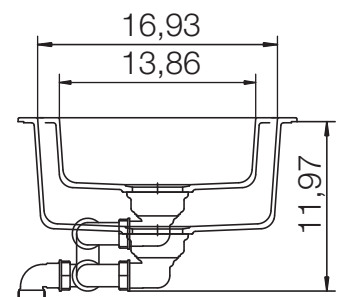

CRISTADUR® SIGNUS D-150

MEASUREMENTS IN MILLIMETRE

For installation from top

For undermount installation

CRISTADUR® SIGNUS D-150

MEASUREMENTS IN MILLIMETRE

For flush-mount installation

CRISTADUR® SIGNUS D-150

MEASUREMENTS IN INCHES

For installation from top

For undermount installation

CRISTADUR® SIGNUS D-150

MEASUREMENTS IN INCHES

For flush-mount installation