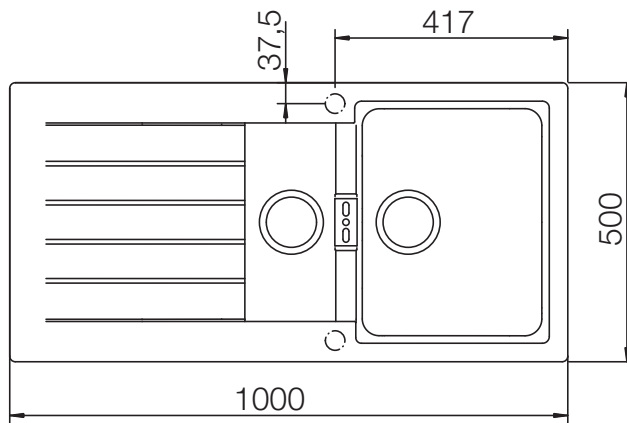

CRISTADUR® SIGNUS D-150

MEASUREMENTS IN MILLIMETRE

For installation from top

For undermount installation

CRISTADUR® SIGNUS D-150

MEASUREMENTS IN MILLIMETRE

For flush-mount installation

CRISTADUR® SIGNUS D-150

MEASUREMENTS IN INCHES

For installation from top

For undermount installation

CRISTADUR® SIGNUS D-150

MEASUREMENTS IN INCHES

For flush-mount installation