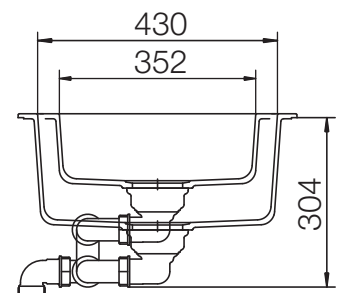

CRISTADUR® SIGNUS D-150

MEASUREMENTS IN MILLIMETRE

For installation from top

For undermount installation

CRISTADUR® SIGNUS D-150

MEASUREMENTS IN MILLIMETRE

For flush-mount installation

CRISTADUR® SIGNUS D-150

MEASUREMENTS IN INCHES

For installation from top

For undermount installation

CRISTADUR® SIGNUS D-150

MEASUREMENTS IN INCHES

For flush-mount installation