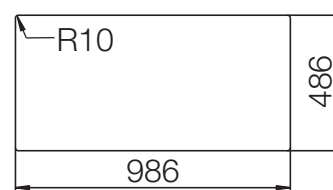

CRISTADUR® SIGNUS D-150

MEASUREMENTS IN MILLIMETRE

For installation from top

For undermount installation

CRISTADUR® SIGNUS D-150

MEASUREMENTS IN MILLIMETRE

For flush-mount installation

CRISTADUR® SIGNUS D-150

MEASUREMENTS IN INCHES

For installation from top

For undermount installation

CRISTADUR® SIGNUS D-150

MEASUREMENTS IN INCHES

For flush-mount installation