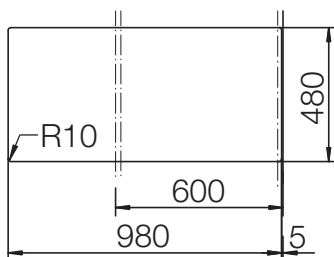

CRISTADUR® SIGNUS D-150

MEASUREMENTS IN MILLIMETRE

For installation from top

For undermount installation

CRISTADUR® SIGNUS D-150

MEASUREMENTS IN MILLIMETRE

For flush-mount installation

CRISTADUR® SIGNUS D-150

MEASUREMENTS IN INCHES

For installation from top

For undermount installation

CRISTADUR® SIGNUS D-150

MEASUREMENTS IN INCHES

For flush-mount installation