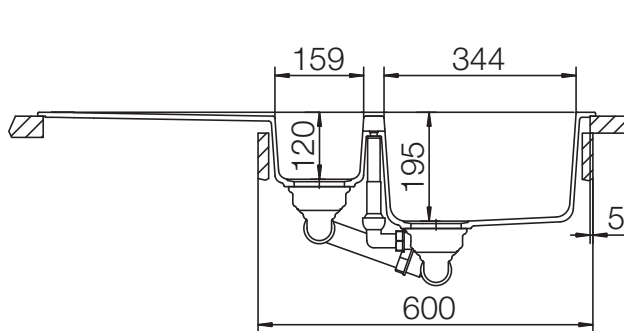

CRISTADUR® SIGNUS D-150

MEASUREMENTS IN MILLIMETRE

For installation from top

For undermount installation

CRISTADUR® SIGNUS D-150

MEASUREMENTS IN MILLIMETRE

For flush-mount installation

CRISTADUR® SIGNUS D-150

MEASUREMENTS IN INCHES

For installation from top

For undermount installation

CRISTADUR® SIGNUS D-150

MEASUREMENTS IN INCHES

For flush-mount installation