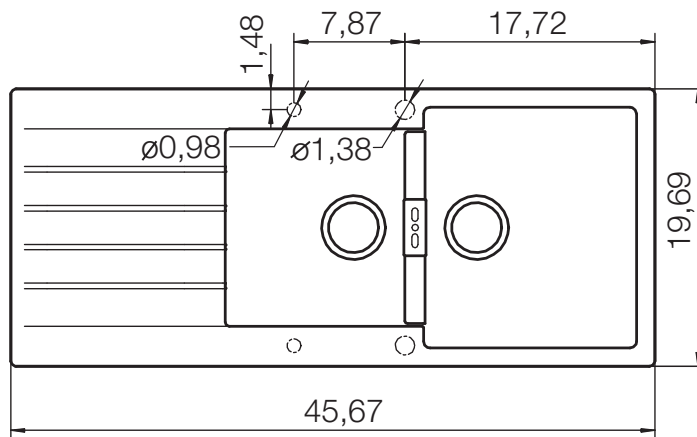

CRISTADUR® SIGNUS D-200

MEASUREMENTS IN MILLIMETRE

For installation from top

For undermount installation

CRISTADUR® SIGNUS D-200

MEASUREMENTS IN MILLIMETRE

For flush-mount installation

CRISTADUR® SIGNUS D-200

MEASUREMENTS IN INCHES

For installation from top

For undermount installation

CRISTADUR® SIGNUS D-200

MEASUREMENTS IN INCHES

For flush-mount installation