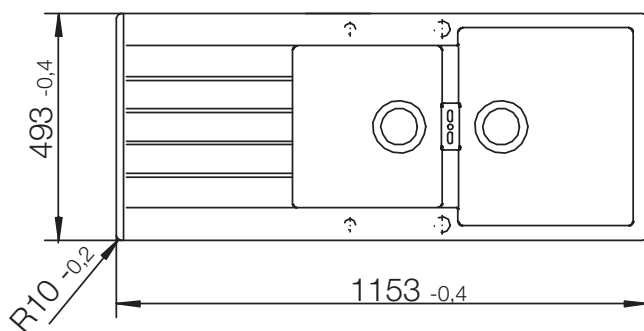

CRISTADUR® SIGNUS D-200

MEASUREMENTS IN MILLIMETRE

For installation from top

For undermount installation

CRISTADUR® SIGNUS D-200

MEASUREMENTS IN MILLIMETRE

For flush-mount installation

CRISTADUR® SIGNUS D-200

MEASUREMENTS IN INCHES

For installation from top

For undermount installation

CRISTADUR® SIGNUS D-200

MEASUREMENTS IN INCHES

For flush-mount installation