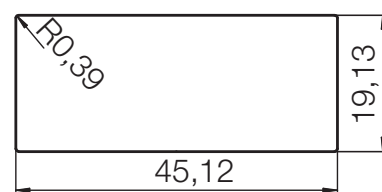

CRISTADUR® SIGNUS D-200

MEASUREMENTS IN MILLIMETRE

For installation from top

For undermount installation

CRISTADUR® SIGNUS D-200

MEASUREMENTS IN MILLIMETRE

For flush-mount installation

CRISTADUR® SIGNUS D-200

MEASUREMENTS IN INCHES

For installation from top

For undermount installation

CRISTADUR® SIGNUS D-200

MEASUREMENTS IN INCHES

For flush-mount installation