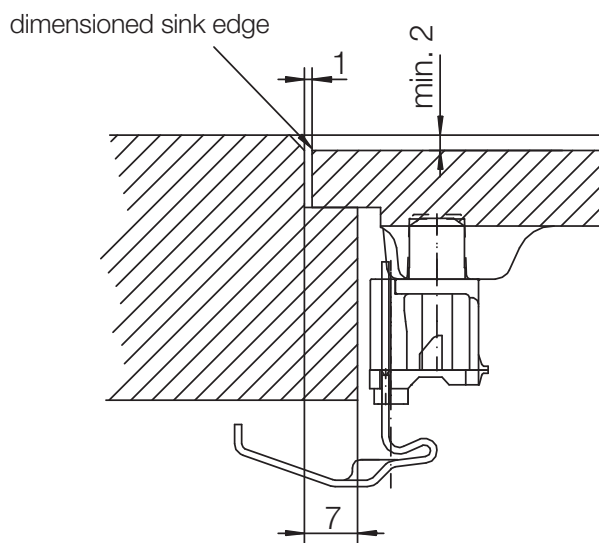

CRISTADUR® SIGNUS D-200

MEASUREMENTS IN MILLIMETRE

For installation from top

For undermount installation

CRISTADUR® SIGNUS D-200

MEASUREMENTS IN MILLIMETRE

For flush-mount installation

CRISTADUR® SIGNUS D-200

MEASUREMENTS IN INCHES

For installation from top

For undermount installation

CRISTADUR® SIGNUS D-200

MEASUREMENTS IN INCHES

For flush-mount installation