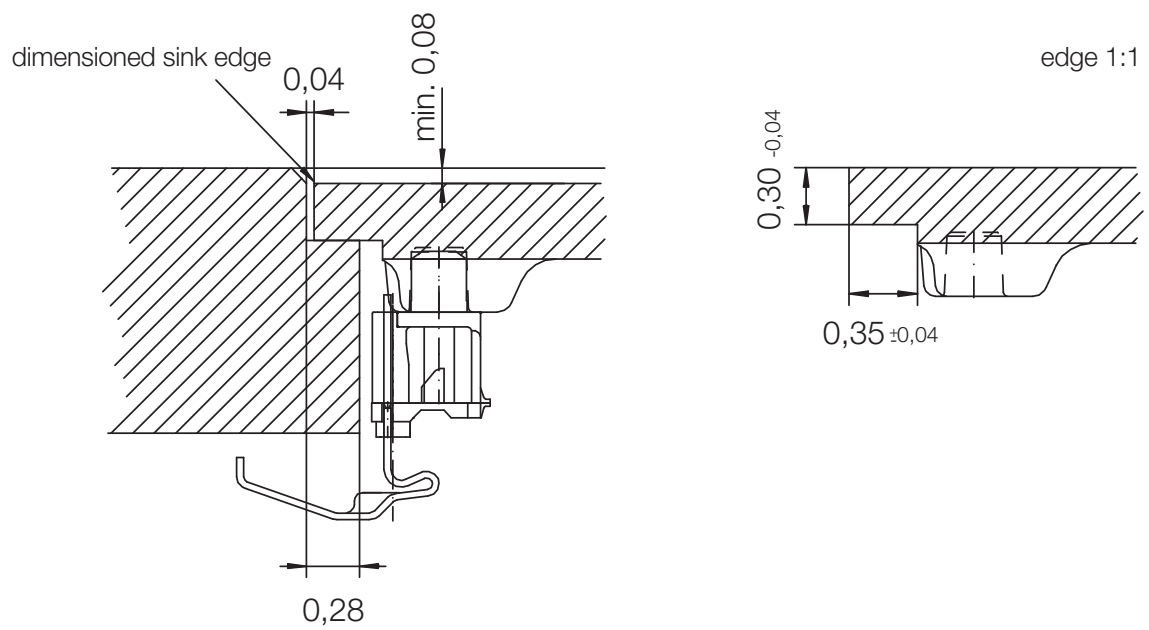

CRISTADUR® SIGNUS D-200

MEASUREMENTS IN MILLIMETRE

For installation from top

For undermount installation

CRISTADUR® SIGNUS D-200

MEASUREMENTS IN MILLIMETRE

For flush-mount installation

CRISTADUR® SIGNUS D-200

MEASUREMENTS IN INCHES

For installation from top

For undermount installation

CRISTADUR® SIGNUS D-200

MEASUREMENTS IN INCHES

For flush-mount installation