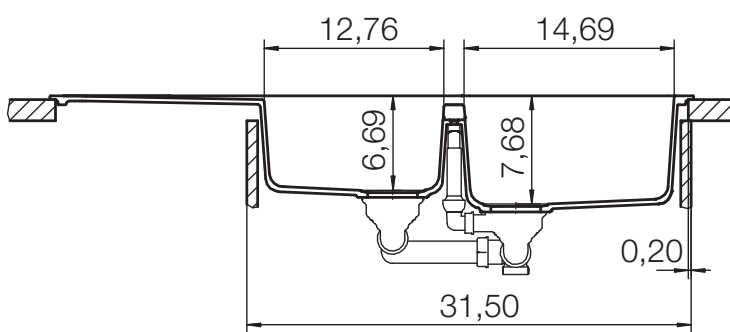

CRISTADUR® SIGNUS D-200

MEASUREMENTS IN MILLIMETRE

For installation from top

For undermount installation

CRISTADUR® SIGNUS D-200

MEASUREMENTS IN MILLIMETRE

For flush-mount installation

CRISTADUR® SIGNUS D-200

MEASUREMENTS IN INCHES

For installation from top

For undermount installation

CRISTADUR® SIGNUS D-200

MEASUREMENTS IN INCHES

For flush-mount installation