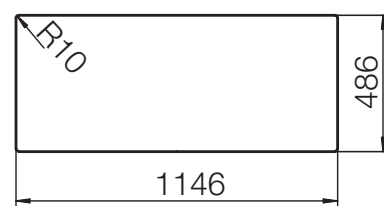

CRISTADUR® SIGNUS D-200

MEASUREMENTS IN MILLIMETRE

For installation from top

For undermount installation

CRISTADUR® SIGNUS D-200

MEASUREMENTS IN MILLIMETRE

For flush-mount installation

CRISTADUR® SIGNUS D-200

MEASUREMENTS IN INCHES

For installation from top

For undermount installation

CRISTADUR® SIGNUS D-200

MEASUREMENTS IN INCHES

For flush-mount installation