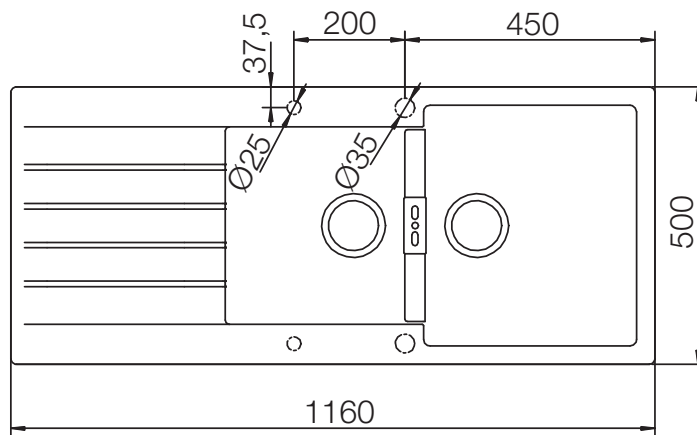

CRISTADUR® SIGNUS D-200

MEASUREMENTS IN MILLIMETRE

For installation from top

For undermount installation

CRISTADUR® SIGNUS D-200

MEASUREMENTS IN MILLIMETRE

For flush-mount installation

CRISTADUR® SIGNUS D-200

MEASUREMENTS IN INCHES

For installation from top

For undermount installation

CRISTADUR® SIGNUS D-200

MEASUREMENTS IN INCHES

For flush-mount installation