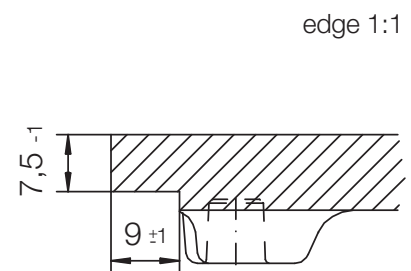

CRISTADUR® SIGNUS D-200

MEASUREMENTS IN MILLIMETRE

For installation from top

For undermount installation

CRISTADUR® SIGNUS D-200

MEASUREMENTS IN MILLIMETRE

For flush-mount installation

CRISTADUR® SIGNUS D-200

MEASUREMENTS IN INCHES

For installation from top

For undermount installation

CRISTADUR® SIGNUS D-200

MEASUREMENTS IN INCHES

For flush-mount installation