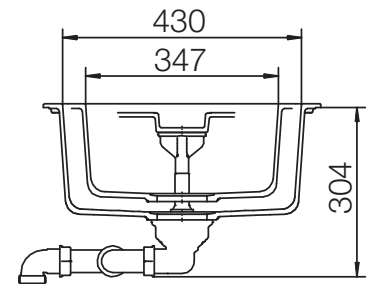

CRISTADUR® SIGNUS D-200

MEASUREMENTS IN MILLIMETRE

For installation from top

For undermount installation

CRISTADUR® SIGNUS D-200

MEASUREMENTS IN MILLIMETRE

For flush-mount installation

CRISTADUR® SIGNUS D-200

MEASUREMENTS IN INCHES

For installation from top

For undermount installation

CRISTADUR® SIGNUS D-200

MEASUREMENTS IN INCHES

For flush-mount installation