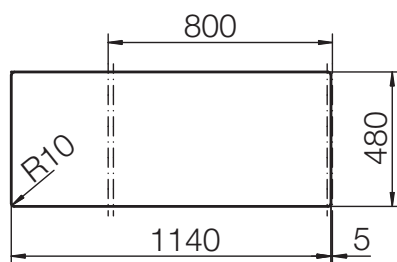

CRISTADUR® SIGNUS D-200

MEASUREMENTS IN MILLIMETRE

For installation from top

For undermount installation

CRISTADUR® SIGNUS D-200

MEASUREMENTS IN MILLIMETRE

For flush-mount installation

CRISTADUR® SIGNUS D-200

MEASUREMENTS IN INCHES

For installation from top

For undermount installation

CRISTADUR® SIGNUS D-200

MEASUREMENTS IN INCHES

For flush-mount installation