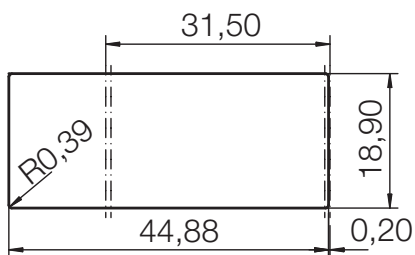

CRISTADUR® SIGNUS D-200

MEASUREMENTS IN MILLIMETRE

For installation from top

For undermount installation

CRISTADUR® SIGNUS D-200

MEASUREMENTS IN MILLIMETRE

For flush-mount installation

CRISTADUR® SIGNUS D-200

MEASUREMENTS IN INCHES

For installation from top

For undermount installation

CRISTADUR® SIGNUS D-200

MEASUREMENTS IN INCHES

For flush-mount installation