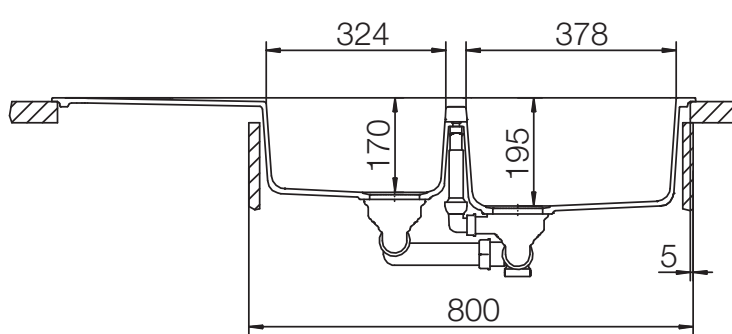

CRISTADUR® SIGNUS D-200

MEASUREMENTS IN MILLIMETRE

For installation from top

For undermount installation

CRISTADUR® SIGNUS D-200

MEASUREMENTS IN MILLIMETRE

For flush-mount installation

CRISTADUR® SIGNUS D-200

MEASUREMENTS IN INCHES

For installation from top

For undermount installation

CRISTADUR® SIGNUS D-200

MEASUREMENTS IN INCHES

For flush-mount installation