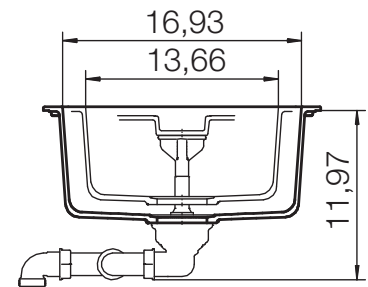

CRISTADUR® SIGNUS D-200

MEASUREMENTS IN MILLIMETRE

For installation from top

For undermount installation

CRISTADUR® SIGNUS D-200

MEASUREMENTS IN MILLIMETRE

For flush-mount installation

CRISTADUR® SIGNUS D-200

MEASUREMENTS IN INCHES

For installation from top

For undermount installation

CRISTADUR® SIGNUS D-200

MEASUREMENTS IN INCHES

For flush-mount installation