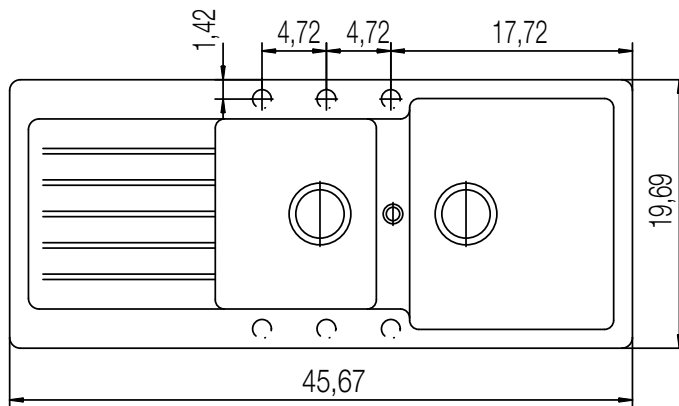

CRISTALITE® TYPOS D-200

MEASUREMENTS IN MILLIMETRE

For installation from top

For undermount installation

CRISTALITE® TYPOS D-200

MEASUREMENTS IN INCHES

For installation from top

For undermount installation