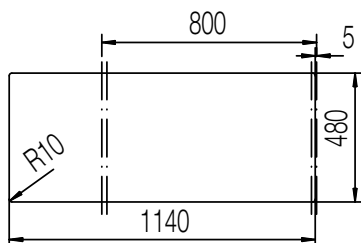

CRISTALITE® TYPOS D-200

MEASUREMENTS IN MILLIMETRE

For installation from top

For undermount installation

CRISTALITE® TYPOS D-200

MEASUREMENTS IN INCHES

For installation from top

For undermount installation