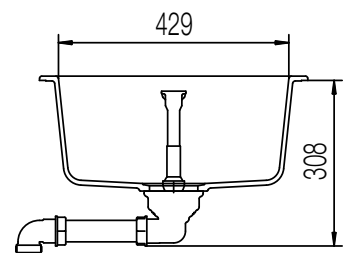

CRISTALITE® TYPOS D-200

MEASUREMENTS IN MILLIMETRE

For installation from top

For undermount installation

CRISTALITE® TYPOS D-200

MEASUREMENTS IN INCHES

For installation from top

For undermount installation