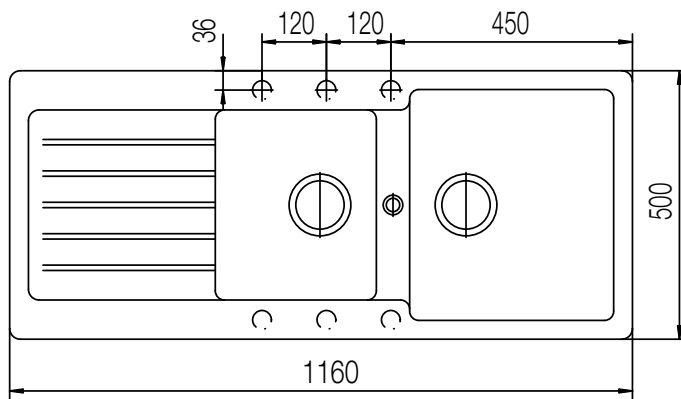

CRISTALITE® TYPOS D-200

MEASUREMENTS IN MILLIMETRE

For installation from top

For undermount installation

CRISTALITE® TYPOS D-200

MEASUREMENTS IN INCHES

For installation from top

For undermount installation