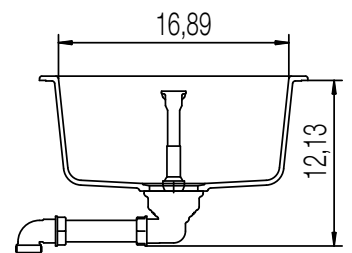

CRISTALITE® TYPOS D-200

MEASUREMENTS IN MILLIMETRE

For installation from top

For undermount installation

CRISTALITE® TYPOS D-200

MEASUREMENTS IN INCHES

For installation from top

For undermount installation