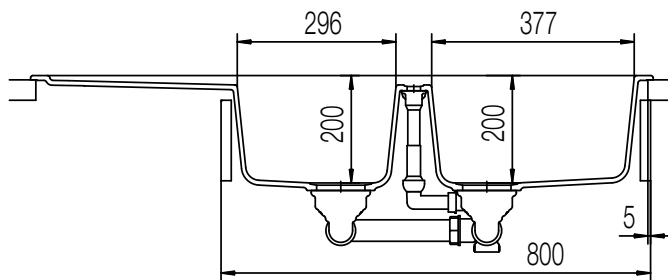

CRISTALITE® TYPOS D-200

MEASUREMENTS IN MILLIMETRE

For installation from top

For undermount installation

CRISTALITE® TYPOS D-200

MEASUREMENTS IN INCHES

For installation from top

For undermount installation