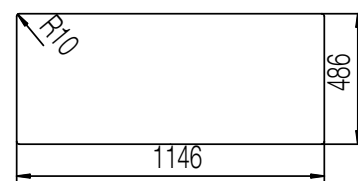

CRISTALITE® TYPOS D-200

MEASUREMENTS IN MILLIMETRE

For installation from top

For undermount installation

CRISTALITE® TYPOS D-200

MEASUREMENTS IN INCHES

For installation from top

For undermount installation