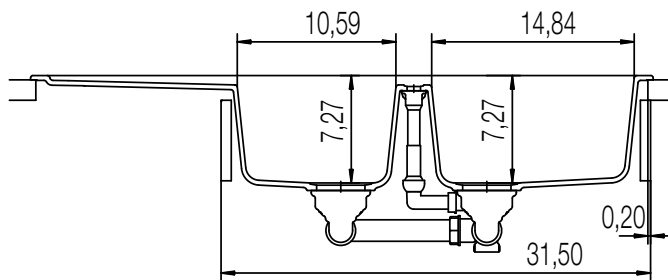

CRISTALITE® TYPOS D-200

MEASUREMENTS IN MILLIMETRE

For installation from top

For undermount installation

CRISTALITE® TYPOS D-200

MEASUREMENTS IN INCHES

For installation from top

For undermount installation