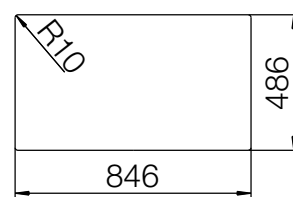

CRISTALITE® TYPOS D-100

MEASUREMENTS IN MILLIMETRE

For installation from top

For undermount installation

CRISTALITE® TYPOS D-100

MEASUREMENTS IN INCHES

For installation from top

For undermount installation