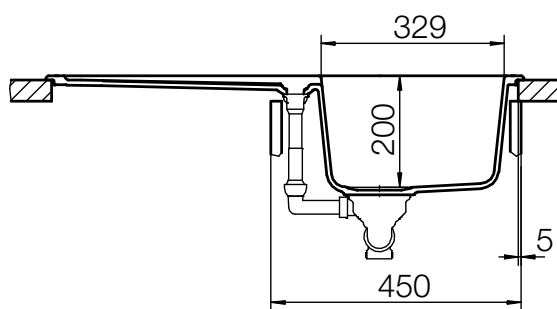

CRISTALITE® TYPOS D-100

MEASUREMENTS IN MILLIMETRE

For installation from top

For undermount installation

CRISTALITE® TYPOS D-100

MEASUREMENTS IN INCHES

For installation from top

For undermount installation