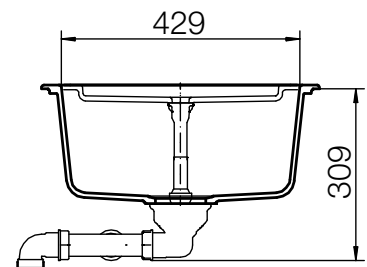

CRISTALITE® TYPOS D-100

MEASUREMENTS IN MILLIMETRE

For installation from top

For undermount installation

CRISTALITE® TYPOS D-100

MEASUREMENTS IN INCHES

For installation from top

For undermount installation