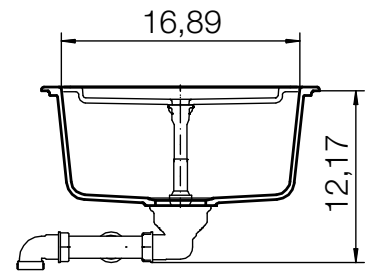

CRISTALITE® TYPOS D-100

MEASUREMENTS IN MILLIMETRE

For installation from top

For undermount installation

CRISTALITE® TYPOS D-100

MEASUREMENTS IN INCHES

For installation from top

For undermount installation