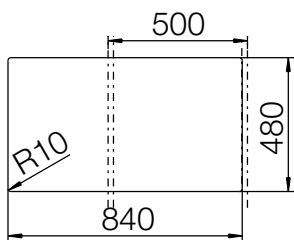

CRISTALITE® TYPOS D-100

MEASUREMENTS IN MILLIMETRE

For installation from top

For undermount installation

CRISTALITE® TYPOS D-100

MEASUREMENTS IN INCHES

For installation from top

For undermount installation