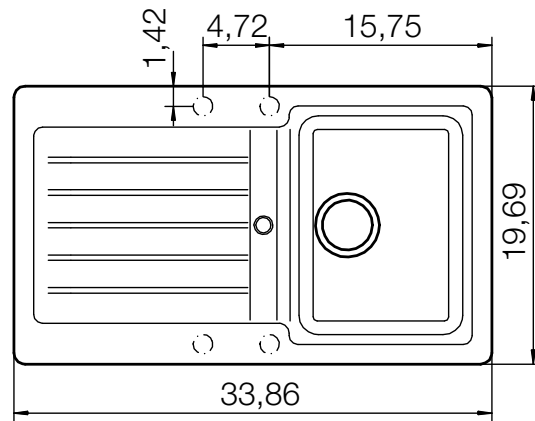

CRISTALITE® TYPOS D-100

MEASUREMENTS IN MILLIMETRE

For installation from top

For undermount installation

CRISTALITE® TYPOS D-100

MEASUREMENTS IN INCHES

For installation from top

For undermount installation