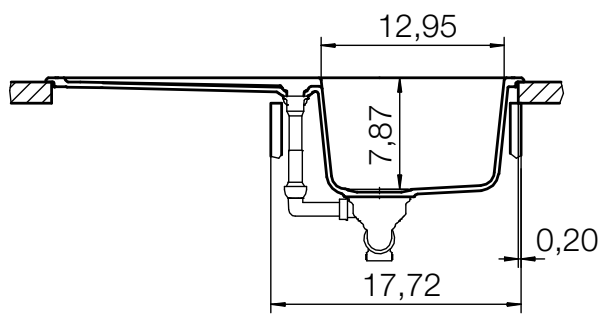

CRISTALITE® TYPOS D-100

MEASUREMENTS IN MILLIMETRE

For installation from top

For undermount installation

CRISTALITE® TYPOS D-100

MEASUREMENTS IN INCHES

For installation from top

For undermount installation