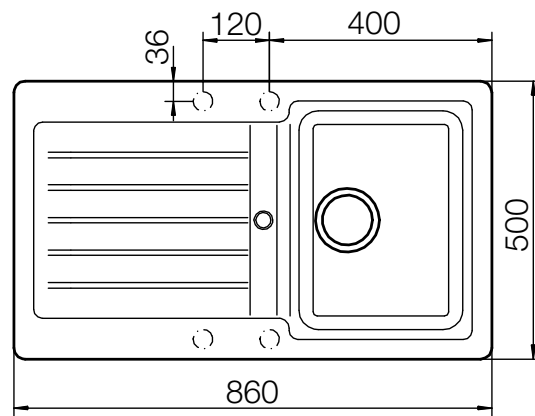

CRISTALITE® TYPOS D-100

MEASUREMENTS IN MILLIMETRE

For installation from top

For undermount installation

CRISTALITE® TYPOS D-100

MEASUREMENTS IN INCHES

For installation from top

For undermount installation