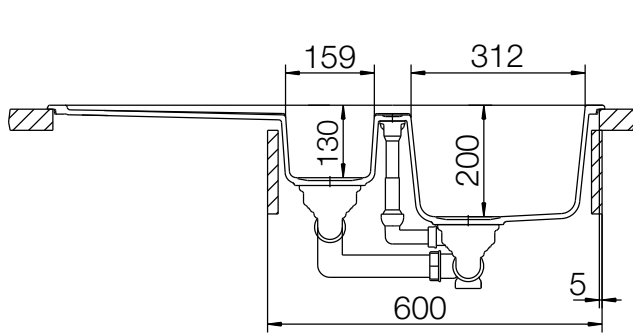

CRISTALITE® TYPOS D-150

MEASUREMENTS IN MILLIMETRE

For installation from top

For undermount installation

CRISTALITE® TYPOS D-150

MEASUREMENTS IN INCHES

For installation from top

For undermount installation