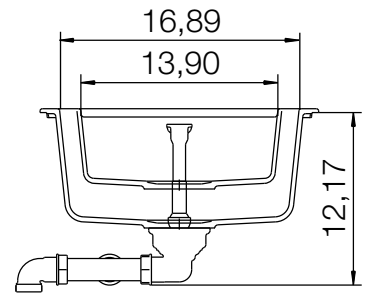

CRISTALITE® TYPOS D-150

MEASUREMENTS IN MILLIMETRE

For installation from top

For undermount installation

CRISTALITE® TYPOS D-150

MEASUREMENTS IN INCHES

For installation from top

For undermount installation