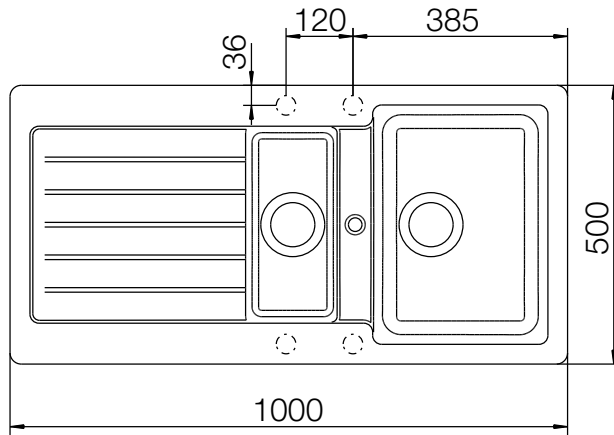

CRISTALITE® TYPOS D-150

MEASUREMENTS IN MILLIMETRE

For installation from top

For undermount installation

CRISTALITE® TYPOS D-150

MEASUREMENTS IN INCHES

For installation from top

For undermount installation