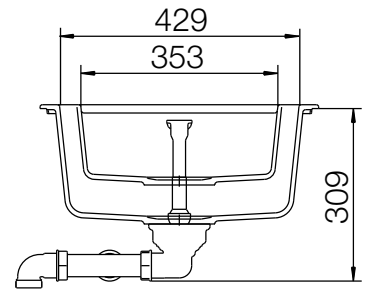

CRISTALITE® TYPOS D-150

MEASUREMENTS IN MILLIMETRE

For installation from top

For undermount installation

CRISTALITE® TYPOS D-150

MEASUREMENTS IN INCHES

For installation from top

For undermount installation