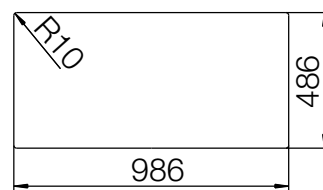

CRISTALITE® TYPOS D-150

MEASUREMENTS IN MILLIMETRE

For installation from top

For undermount installation

CRISTALITE® TYPOS D-150

MEASUREMENTS IN INCHES

For installation from top

For undermount installation