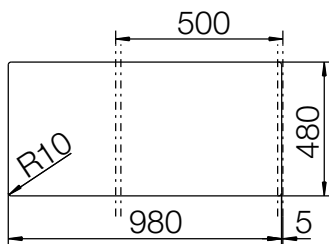

CRISTALITE® TYPOS D-150

MEASUREMENTS IN MILLIMETRE

For installation from top

For undermount installation

CRISTALITE® TYPOS D-150

MEASUREMENTS IN INCHES

For installation from top

For undermount installation