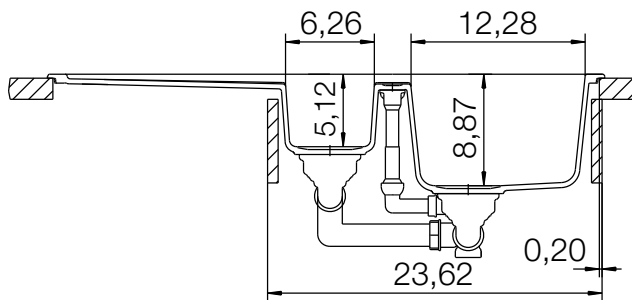

CRISTALITE® TYPOS D-150

MEASUREMENTS IN MILLIMETRE

For installation from top

For undermount installation

CRISTALITE® TYPOS D-150

MEASUREMENTS IN INCHES

For installation from top

For undermount installation