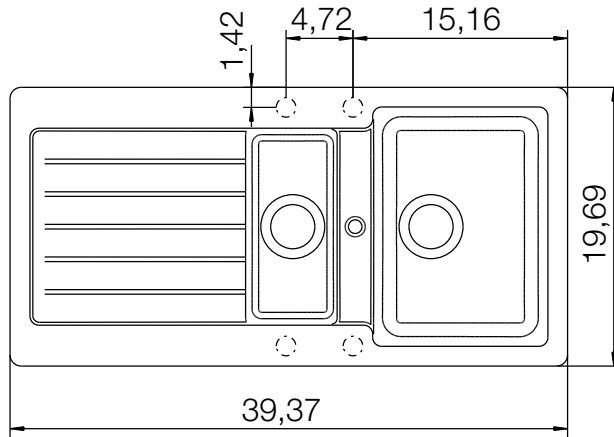

CRISTALITE® TYPOS D-150

MEASUREMENTS IN MILLIMETRE

For installation from top

For undermount installation

CRISTALITE® TYPOS D-150

MEASUREMENTS IN INCHES

For installation from top

For undermount installation