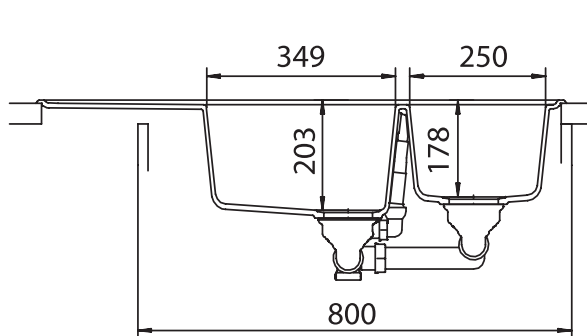

CRISTALITE® TYPOS C-150

MEASUREMENTS IN MILLIMETRE

For installation from top

For undermount installation

CRISTALITE® TYPOS C-150

MEASUREMENTS IN INCHES

For installation from top

For undermount installation