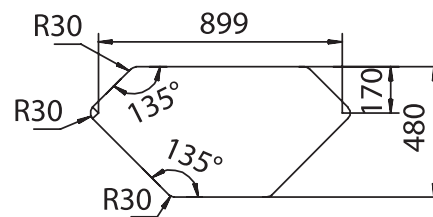

CRISTALITE® TYPOS C-150

MEASUREMENTS IN MILLIMETRE

For installation from top

For undermount installation

CRISTALITE® TYPOS C-150

MEASUREMENTS IN INCHES

For installation from top

For undermount installation