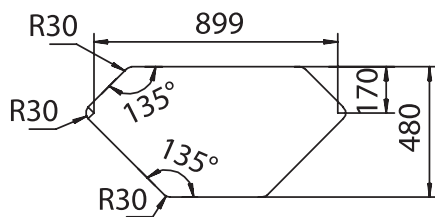

CRISTALITE® TYPOS C-150

MEASUREMENTS IN MILLIMETRE

For installation from top

For undermount installation

CRISTALITE® TYPOS C-150

MEASUREMENTS IN INCHES

For installation from top

For undermount installation