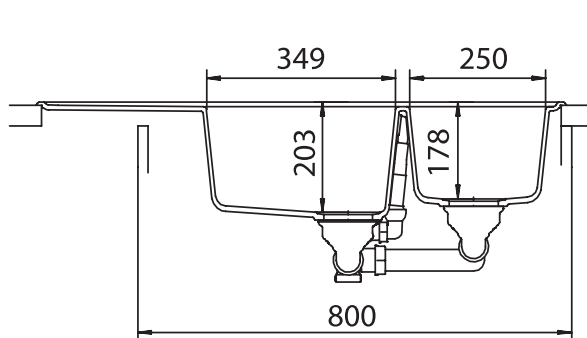

CRISTALITE® TYPOS C-150

MEASUREMENTS IN MILLIMETRE

For installation from top

For undermount installation

CRISTALITE® TYPOS C-150

MEASUREMENTS IN INCHES

For installation from top

For undermount installation