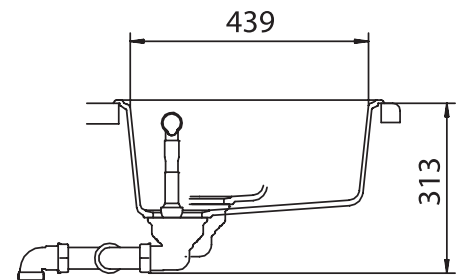

CRISTALITE® TYPOS C-150

MEASUREMENTS IN MILLIMETRE

For installation from top

For undermount installation

CRISTALITE® TYPOS C-150

MEASUREMENTS IN INCHES

For installation from top

For undermount installation