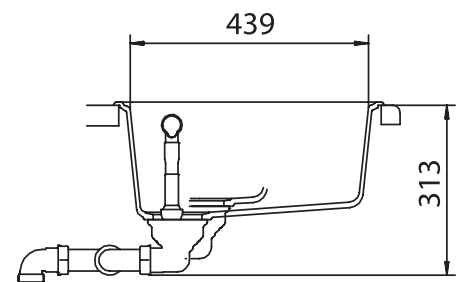

CRISTALITE® TYPOS C-150

MEASUREMENTS IN MILLIMETRE

For installation from top

For undermount installation

CRISTALITE® TYPOS C-150

MEASUREMENTS IN INCHES

For installation from top

For undermount installation