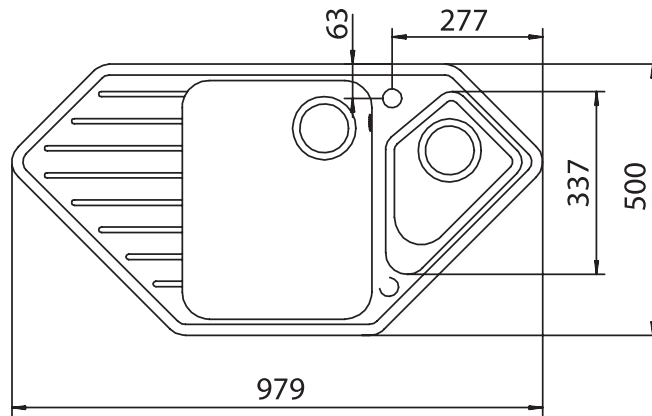

CRISTALITE® TYPOS C-150

MEASUREMENTS IN MILLIMETRE

For installation from top

For undermount installation

CRISTALITE® TYPOS C-150

MEASUREMENTS IN INCHES

For installation from top

For undermount installation