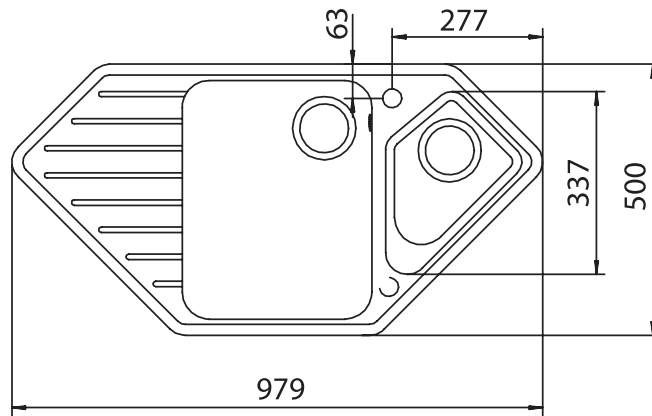

CRISTALITE® TYPOS C-150

MEASUREMENTS IN MILLIMETRE

For installation from top

For undermount installation

CRISTALITE® TYPOS C-150

MEASUREMENTS IN INCHES

For installation from top

For undermount installation