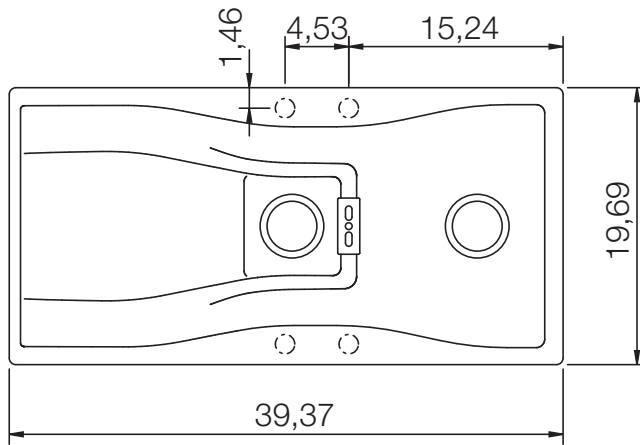

# CRISTADUR® WATERFALL D-150

MEASUREMENTS IN MILLIMETRE

For installation from top

For undermount installation

# CRISTADUR® WATERFALL D-150

MEASUREMENTS IN MILLIMETRE

For flush-mount installation

# CRISTADUR® WATERFALL D-150

MEASUREMENTS IN INCHES

For installation from top

For undermount installation

# CRISTADUR® WATERFALL D-150

MEASUREMENTS IN INCHES

For flush-mount installation