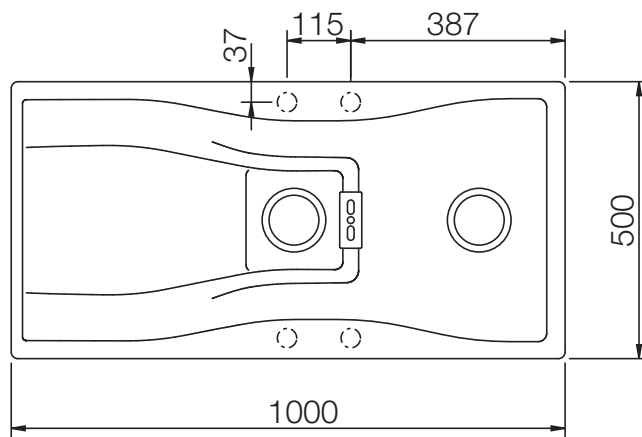

# CRISTADUR® WATERFALL D-150

MEASUREMENTS IN MILLIMETRE

For installation from top

For undermount installation

# CRISTADUR® WATERFALL D-150

MEASUREMENTS IN MILLIMETRE

For flush-mount installation

# CRISTADUR® WATERFALL D-150

MEASUREMENTS IN INCHES

For installation from top

For undermount installation

# CRISTADUR® WATERFALL D-150

MEASUREMENTS IN INCHES

For flush-mount installation