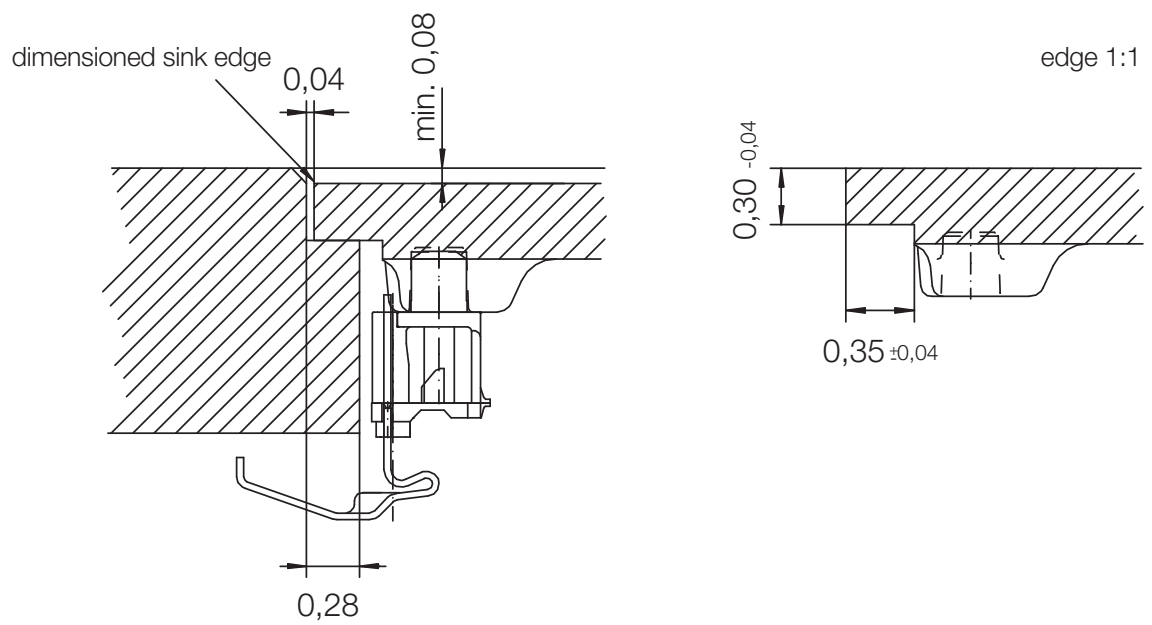

# CRISTADUR® WATERFALL D-150

MEASUREMENTS IN MILLIMETRE

For installation from top

For undermount installation

# CRISTADUR® WATERFALL D-150

MEASUREMENTS IN MILLIMETRE

For flush-mount installation

# CRISTADUR® WATERFALL D-150

MEASUREMENTS IN INCHES

For installation from top

For undermount installation

# CRISTADUR® WATERFALL D-150

MEASUREMENTS IN INCHES

For flush-mount installation