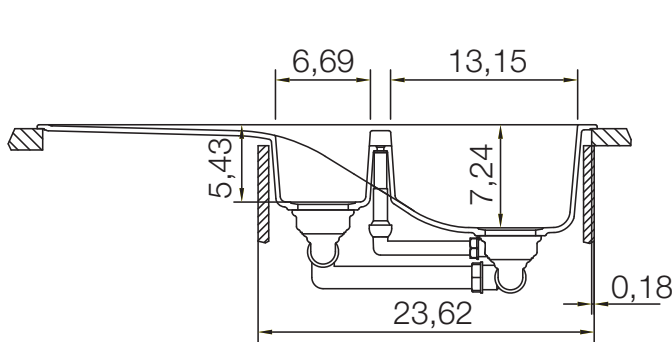

# CRISTADUR® WATERFALL D-150

MEASUREMENTS IN MILLIMETRE

For installation from top

For undermount installation

# CRISTADUR® WATERFALL D-150

MEASUREMENTS IN MILLIMETRE

For flush-mount installation

# CRISTADUR® WATERFALL D-150

MEASUREMENTS IN INCHES

For installation from top

For undermount installation

# CRISTADUR® WATERFALL D-150

MEASUREMENTS IN INCHES

For flush-mount installation