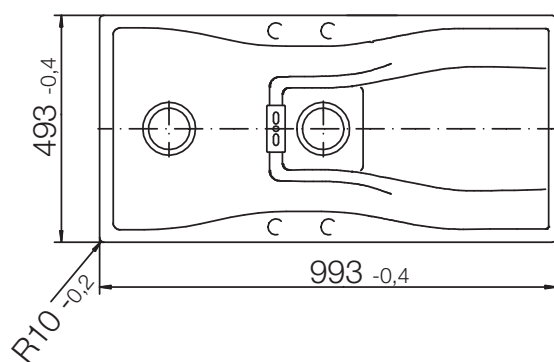

# CRISTADUR® WATERFALL D-150

MEASUREMENTS IN MILLIMETRE

For installation from top

For undermount installation

# CRISTADUR® WATERFALL D-150

MEASUREMENTS IN MILLIMETRE

For flush-mount installation

# CRISTADUR® WATERFALL D-150

MEASUREMENTS IN INCHES

For installation from top

For undermount installation

# CRISTADUR® WATERFALL D-150

MEASUREMENTS IN INCHES

For flush-mount installation