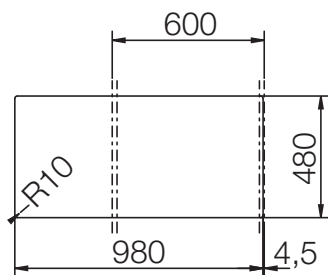

# CRISTADUR® WATERFALL D-150

MEASUREMENTS IN MILLIMETRE

For installation from top

For undermount installation

# CRISTADUR® WATERFALL D-150

MEASUREMENTS IN MILLIMETRE

For flush-mount installation

# CRISTADUR® WATERFALL D-150

MEASUREMENTS IN INCHES

For installation from top

For undermount installation

# CRISTADUR® WATERFALL D-150

MEASUREMENTS IN INCHES

For flush-mount installation