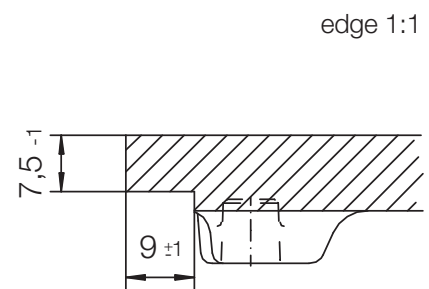

# CRISTADUR® WATERFALL D-150

MEASUREMENTS IN MILLIMETRE

For installation from top

For undermount installation

# CRISTADUR® WATERFALL D-150

MEASUREMENTS IN MILLIMETRE

For flush-mount installation

# CRISTADUR® WATERFALL D-150

MEASUREMENTS IN INCHES

For installation from top

For undermount installation

# CRISTADUR® WATERFALL D-150

MEASUREMENTS IN INCHES

For flush-mount installation