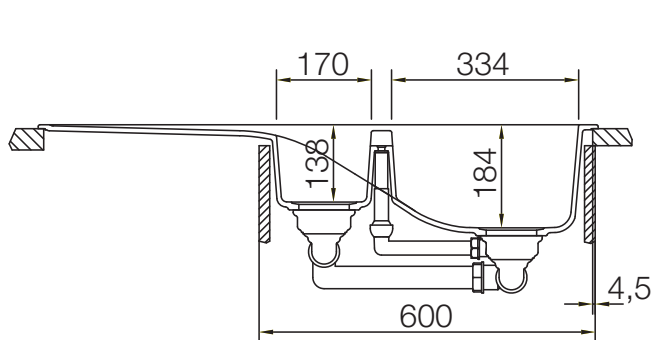

# CRISTADUR® WATERFALL D-150

MEASUREMENTS IN MILLIMETRE

For installation from top

For undermount installation

# CRISTADUR® WATERFALL D-150

MEASUREMENTS IN MILLIMETRE

For flush-mount installation

# CRISTADUR® WATERFALL D-150

MEASUREMENTS IN INCHES

For installation from top

For undermount installation

# CRISTADUR® WATERFALL D-150

MEASUREMENTS IN INCHES

For flush-mount installation