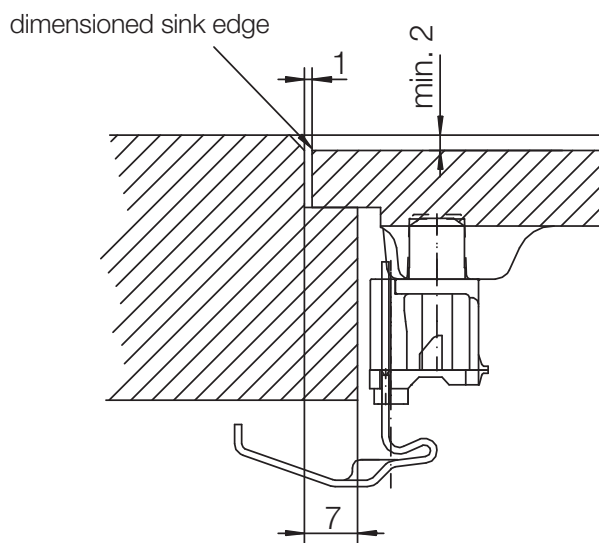

# CRISTADUR® WATERFALL D-150

MEASUREMENTS IN MILLIMETRE

For installation from top

For undermount installation

# CRISTADUR® WATERFALL D-150

MEASUREMENTS IN MILLIMETRE

For flush-mount installation

# CRISTADUR® WATERFALL D-150

MEASUREMENTS IN INCHES

For installation from top

For undermount installation

# CRISTADUR® WATERFALL D-150

MEASUREMENTS IN INCHES

For flush-mount installation