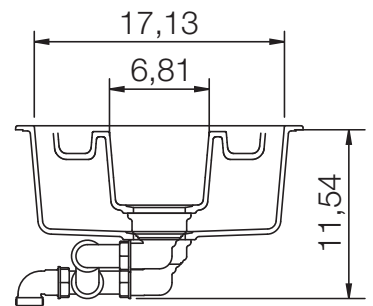

# CRISTADUR® WATERFALL D-150

MEASUREMENTS IN MILLIMETRE

For installation from top

For undermount installation

# CRISTADUR® WATERFALL D-150

MEASUREMENTS IN MILLIMETRE

For flush-mount installation

# CRISTADUR® WATERFALL D-150

MEASUREMENTS IN INCHES

For installation from top

For undermount installation

# CRISTADUR® WATERFALL D-150

MEASUREMENTS IN INCHES

For flush-mount installation