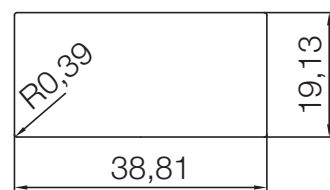

# CRISTADUR® WATERFALL D-150

MEASUREMENTS IN INCHES

For installation from top

For undermount installation