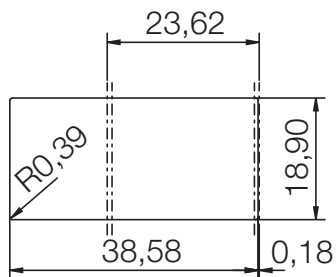

# CRISTADUR® WATERFALL D-150

MEASUREMENTS IN MILLIMETRE

For installation from top

For undermount installation

# CRISTADUR® WATERFALL D-150

MEASUREMENTS IN MILLIMETRE

For flush-mount installation

# CRISTADUR® WATERFALL D-150

MEASUREMENTS IN INCHES

For installation from top

For undermount installation

# CRISTADUR® WATERFALL D-150

MEASUREMENTS IN INCHES

For flush-mount installation