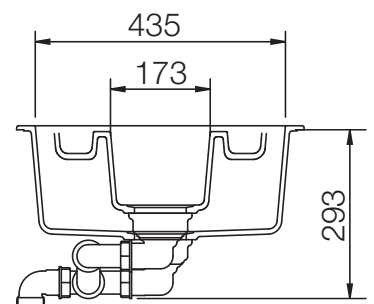

# CRISTADUR® WATERFALL D-150

MEASUREMENTS IN MILLIMETRE

For installation from top

For undermount installation

# CRISTADUR® WATERFALL D-150

MEASUREMENTS IN MILLIMETRE

For flush-mount installation

# CRISTADUR® WATERFALL D-150

MEASUREMENTS IN INCHES

For installation from top

For undermount installation

# CRISTADUR® WATERFALL D-150

MEASUREMENTS IN INCHES

For flush-mount installation